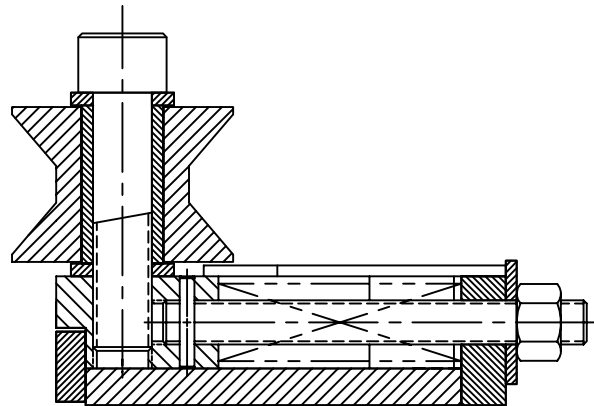

JOLICO J-B TOOL

PRINTED COPY IS UNCONTROLLED

STOCK GUIDE COMPENSATORS DOUBLE BEVELED SPOOL

USE WITHOUT LIFTER RACK

STOCK COMPENSATOR

JOLICO NUMBER	CHRYSLER CC NUMBER
J-886113	19-010-1201

ADJUSTABLE STOCK COMPENSATOR

JOLICO NUMBER	CHRYSLER CC NUMBER
J-886112	19-010-1202