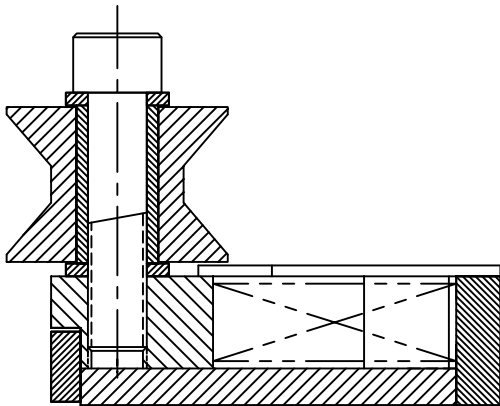

JOLICO J-B TOOL

PRINTED COPY IS UNCONTROLLED

STOCK GUIDE COMPENSATORS DOUBLE BEVELED SPOOL

USE WITHOUT LIFTER RACK

STOCK COMPENSATOR

JOLICO NUMBER	CHRYSLER CC NUMBER
J-886113	19-010-1201

ADJUSTABLE STOCK COMPENSATOR

JOLICO NUMBER	CHRYSLER CC NUMBER
J-886112	19-010-1202