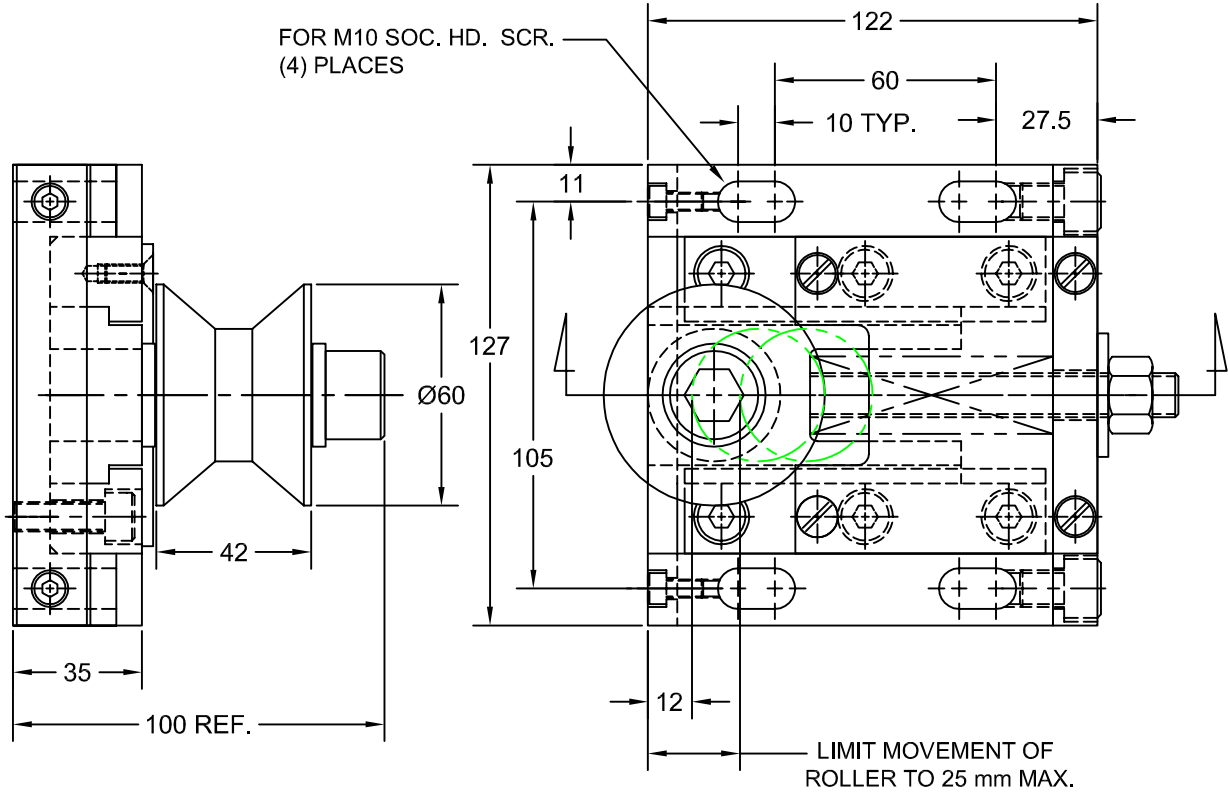

JOLICO J-B TOOL

PRINTED COPY IS UNCONTROLLED

STOCK GUIDE COMPENSATORS DOUBLE BEVELED SPOOL

USE WITHOUT LIFTER RACK

STOCK COMPENSATOR

JOLICO NUMBER	CHRYSLER CC NUMBER
J-886113	19-010-1201

ADJUSTABLE STOCK COMPENSATOR

JOLICO NUMBER	CHRYSLER CC NUMBER
J-886112	19-010-1202