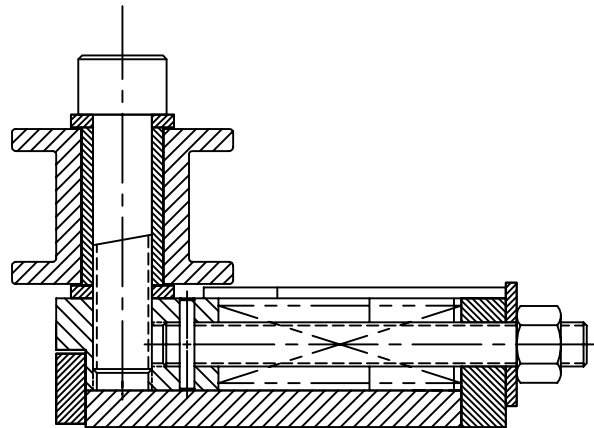

JOLICO J-B TOOL

PRINTED COPY IS UNCONTROLLED

STOCK GUIDE COMPENSATORS

STRAIGHT SPOOL

USE WITH LIFTER RACK

STOCK COMPENSATOR

JOLICO NUMBER	CHRYSLER CC NUMBER
J-886119	19-010-1207

ADJUSTABLE STOCK COMPENSATOR

JOLICO NUMBER	CHRYSLER CC NUMBER
J-886120	19-010-1208