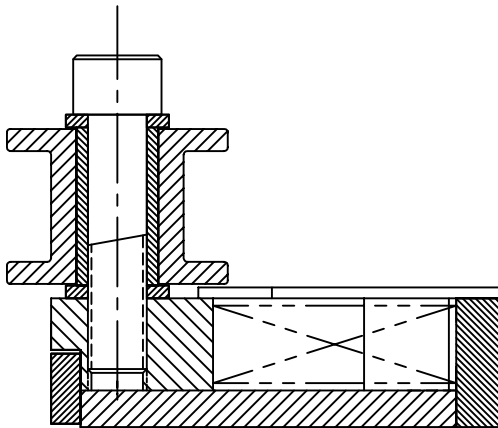

JOLICO J-B TOOL

PRINTED COPY IS UNCONTROLLED

STOCK GUIDE COMPENSATORS

STRAIGHT SPOOL

USE WITH LIFTER RACK

STOCK COMPENSATOR

JOLICO NUMBER	CHRYSLER CC NUMBER
J-886119	19-010-1207

ADJUSTABLE STOCK COMPENSATOR

JOLICO NUMBER	CHRYSLER CC NUMBER
J-886120	19-010-1208