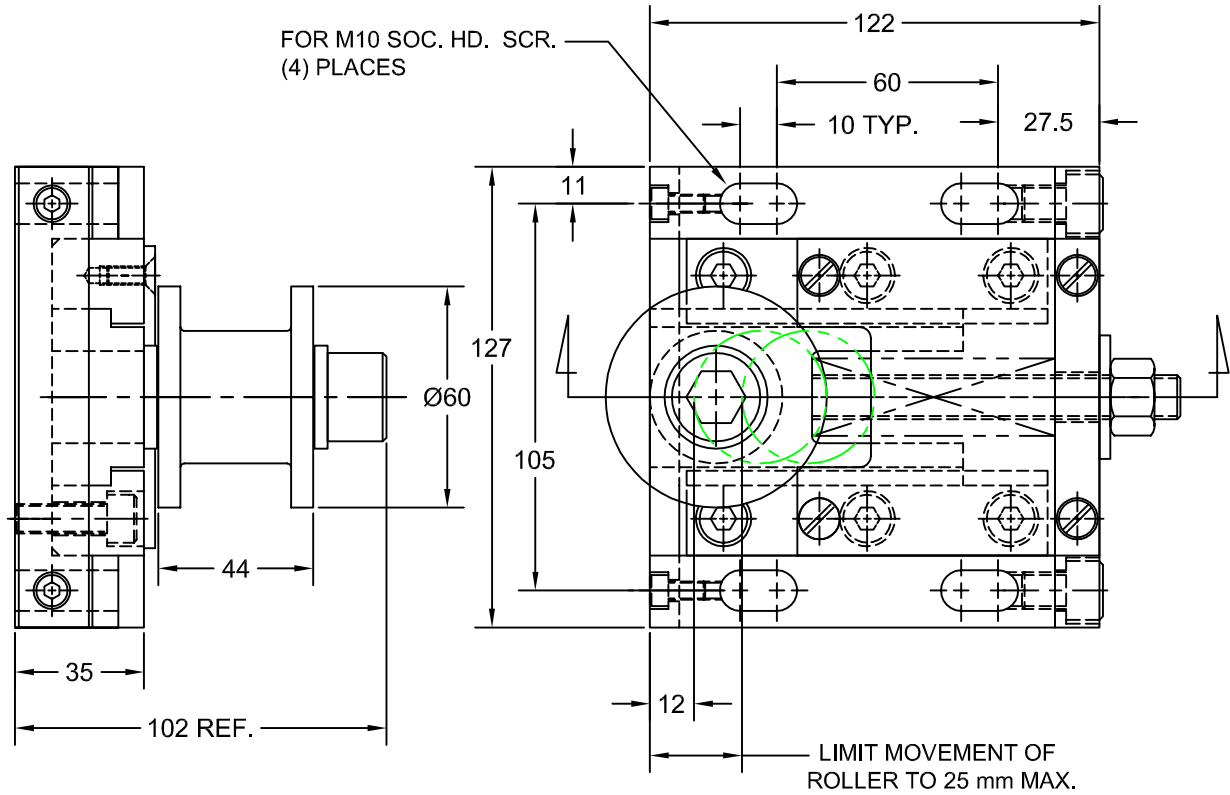

JOLICO J-B TOOL

PRINTED COPY IS UNCONTROLLED

STOCK GUIDE COMPENSATORS

STRAIGHT SPOOL

USE WITH LIFTER RACK

STOCK COMPENSATOR

JOLICO NUMBER	CHRYSLER CC NUMBER
J-886119	19-010-1207

ADJUSTABLE STOCK COMPENSATOR

JOLICO NUMBER	CHRYSLER CC NUMBER
J-886120	19-010-1208