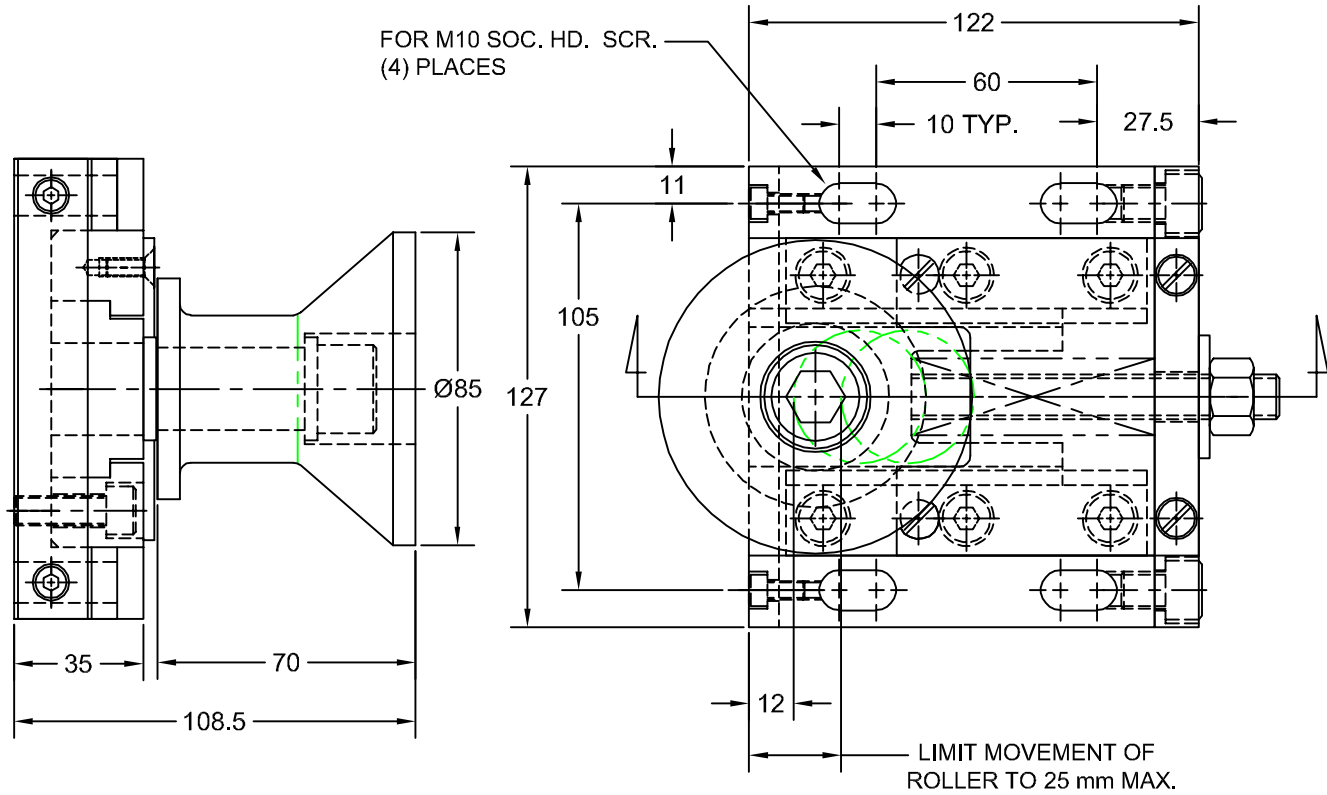

## STOCK GUIDE COMPENSATORS SINGLE BEVEL SPOOL