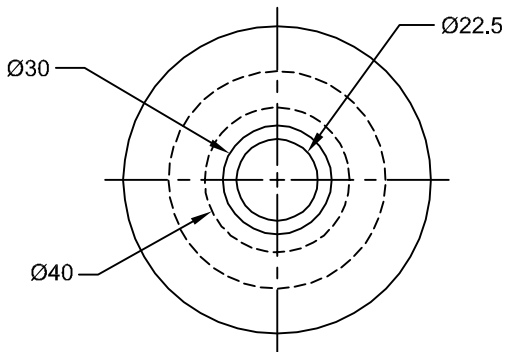

## STOCK GUIDE SPOOLS

**STRAIGHT SPOOL**

JOLICO NUMBER	COMMODITY CODE
J-886120-7-RK	19-010-0058

**STRAIGHT SPOOL**

JOLICO NUMBER	COMMODITY CODE
J-886113-7-RK	19-010-0057

**SSP PREFERRED SPOOL**

JOLICO NUMBER	COMMODITY CODE
J-886140-7-RK	19-010-0059