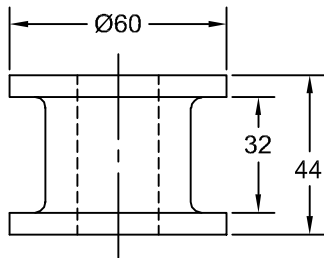

## STOCK GUIDE SPOOLS

**STRAIGHT SPOOL**

JOLICO NUMBER	COMMODITY CODE
J-886120-7-RK	19-010-0058

**STRAIGHT SPOOL**

JOLICO NUMBER	COMMODITY CODE
J-886113-7-RK	19-010-0057

**SSP PREFERRED SPOOL**

JOLICO NUMBER	COMMODITY CODE
J-886140-7-RK	19-010-0059