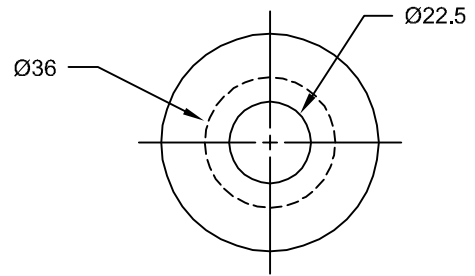

## STOCK GUIDE SPOOLS

**STRAIGHT SPOOL**

JOLICO NUMBER	COMMODITY CODE
J-886120-7-RK	19-010-0058

**STRAIGHT SPOOL**

JOLICO NUMBER	COMMODITY CODE
J-886113-7-RK	19-010-0057

**SSP PREFERRED SPOOL**

JOLICO NUMBER	COMMODITY CODE
J-886140-7-RK	19-010-0059