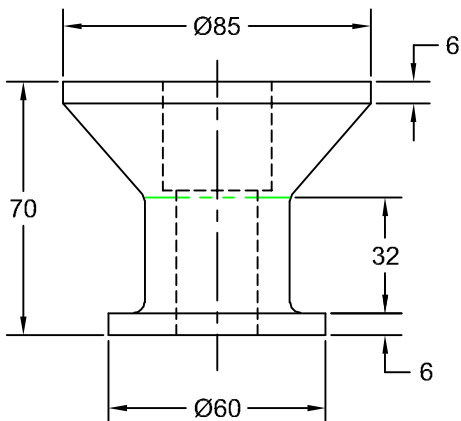

## STOCK GUIDE SPOOLS

**STRAIGHT SPOOL**

JOLICO NUMBER	COMMODITY CODE
J-886120-7-RK	19-010-0058

**STRAIGHT SPOOL**

JOLICO NUMBER	COMMODITY CODE
J-886113-7-RK	19-010-0057

**SSP PREFERRED SPOOL**

JOLICO NUMBER	COMMODITY CODE
J-886140-7-RK	19-010-0059