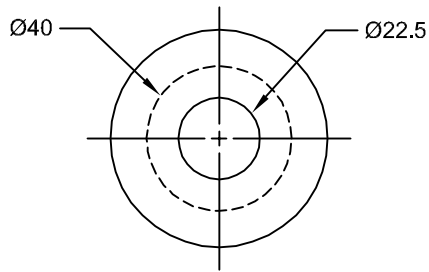

## STOCK GUIDE SPOOLS

**STRAIGHT SPOOL**

JOLICO NUMBER	COMMODITY CODE
J-886120-7-RK	19-010-0058

**STRAIGHT SPOOL**

JOLICO NUMBER	COMMODITY CODE
J-886113-7-RK	19-010-0057

**SSP PREFERRED SPOOL**

JOLICO NUMBER	COMMODITY CODE
J-886140-7-RK	19-010-0059