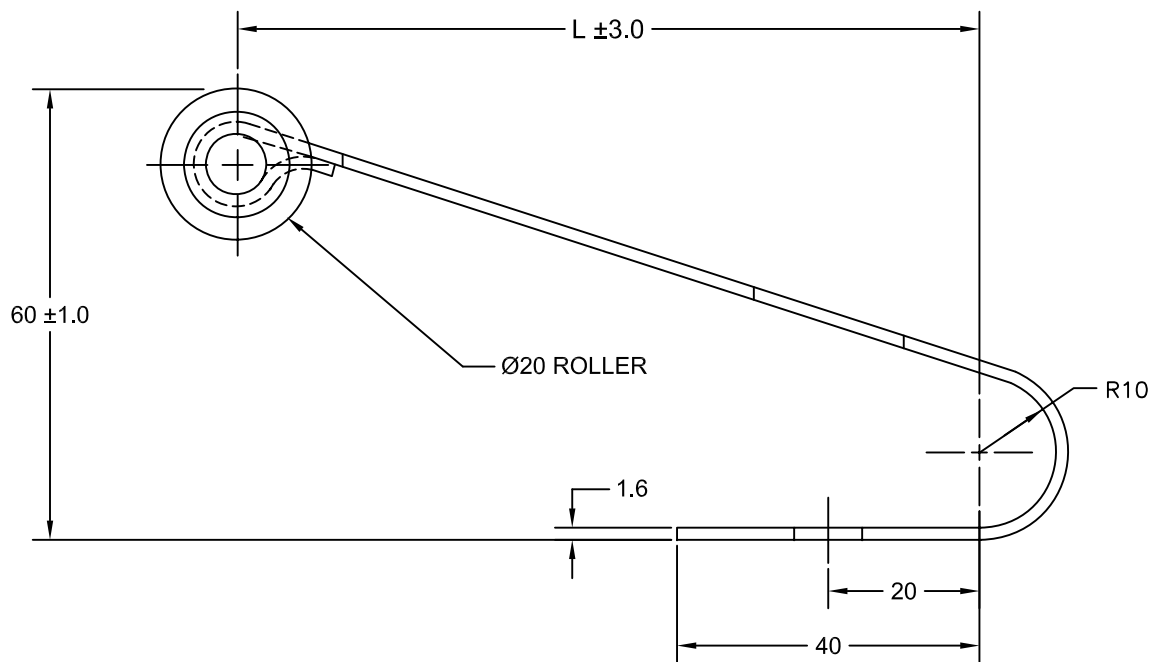

JOLICO J-B TOOL

PRINTED COPY IS UNCONTROLLED

STOCK LIFTER

SECTION A-A

JOLICO NUMBER	CHRYSLER CC NUMBER	L	ROLLER
J-112020	19-227-0101	100	NYLON
J-112021	19-227-0102	100	STEEL
J-112022	19-227-0061	60	NYLON
J-112023	19-227-0062	60	STEEL