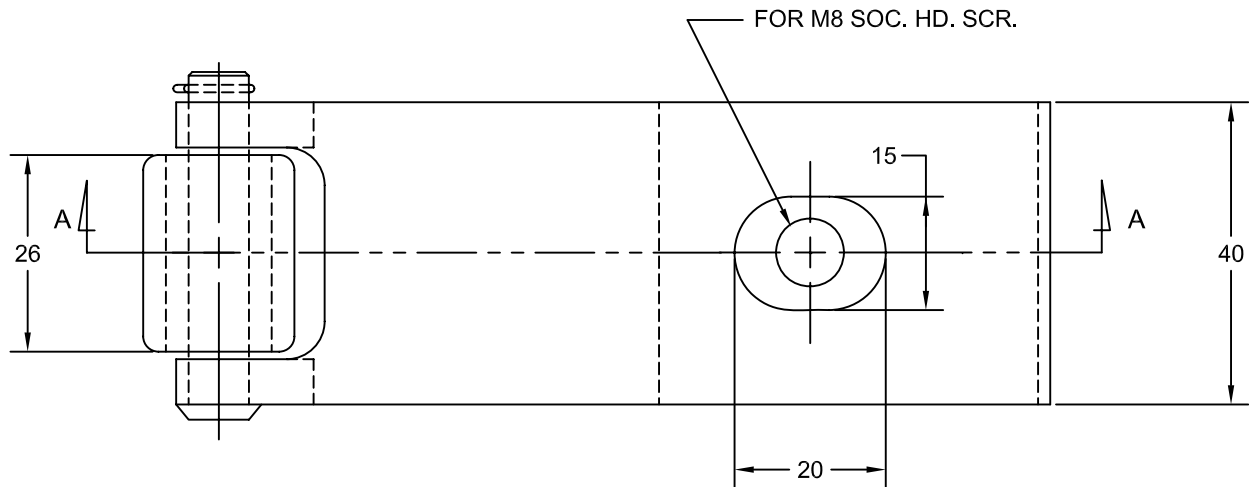

JOLICO J-B TOOL

PRINTED COPY IS UNCONTROLLED

STOCK LIFTER

SECTION A-A

JOLICO NUMBER	CHRYSLER CC NUMBER	L	ROLLER
J-112020	19-227-0101	100	NYLON
J-112021	19-227-0102	100	STEEL
J-112022	19-227-0061	60	NYLON
J-112023	19-227-0062	60	STEEL