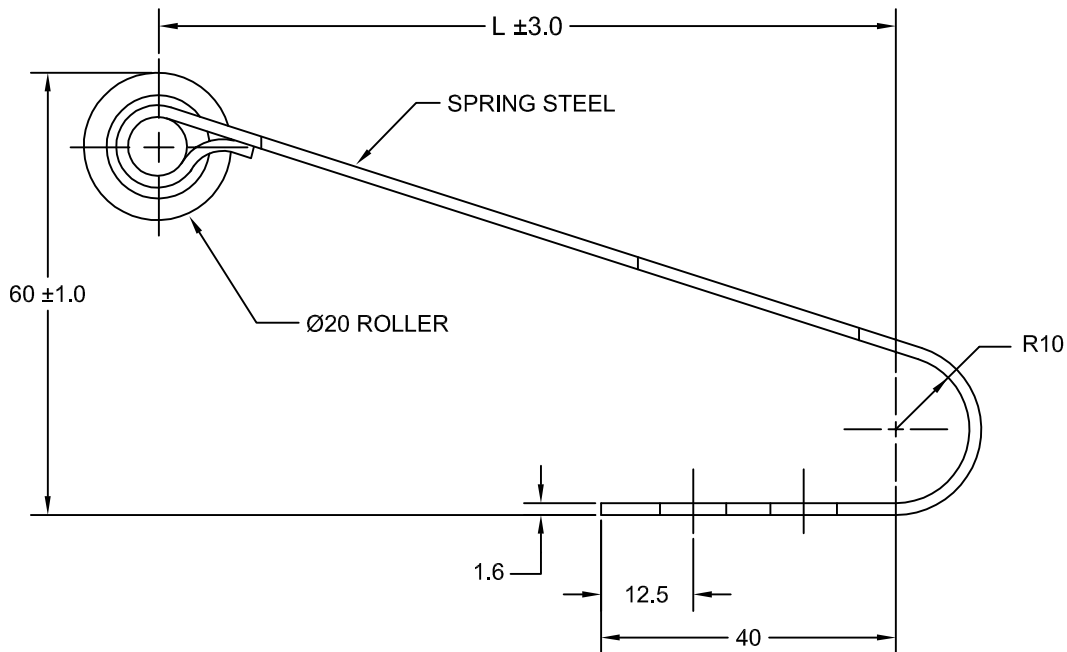

JOLICO J-B TOOL

PRINTED COPY IS UNCONTROLLED

STOCK LIFTER

JOLICO NUMBER	CHRYSLER CC NUMBER	L	ROLLERL
J-112024	19-227-0063	60	NYLON
J-112025	19-227-0064	60	STEEL
J-112066	19-227-0066	100	STEEL