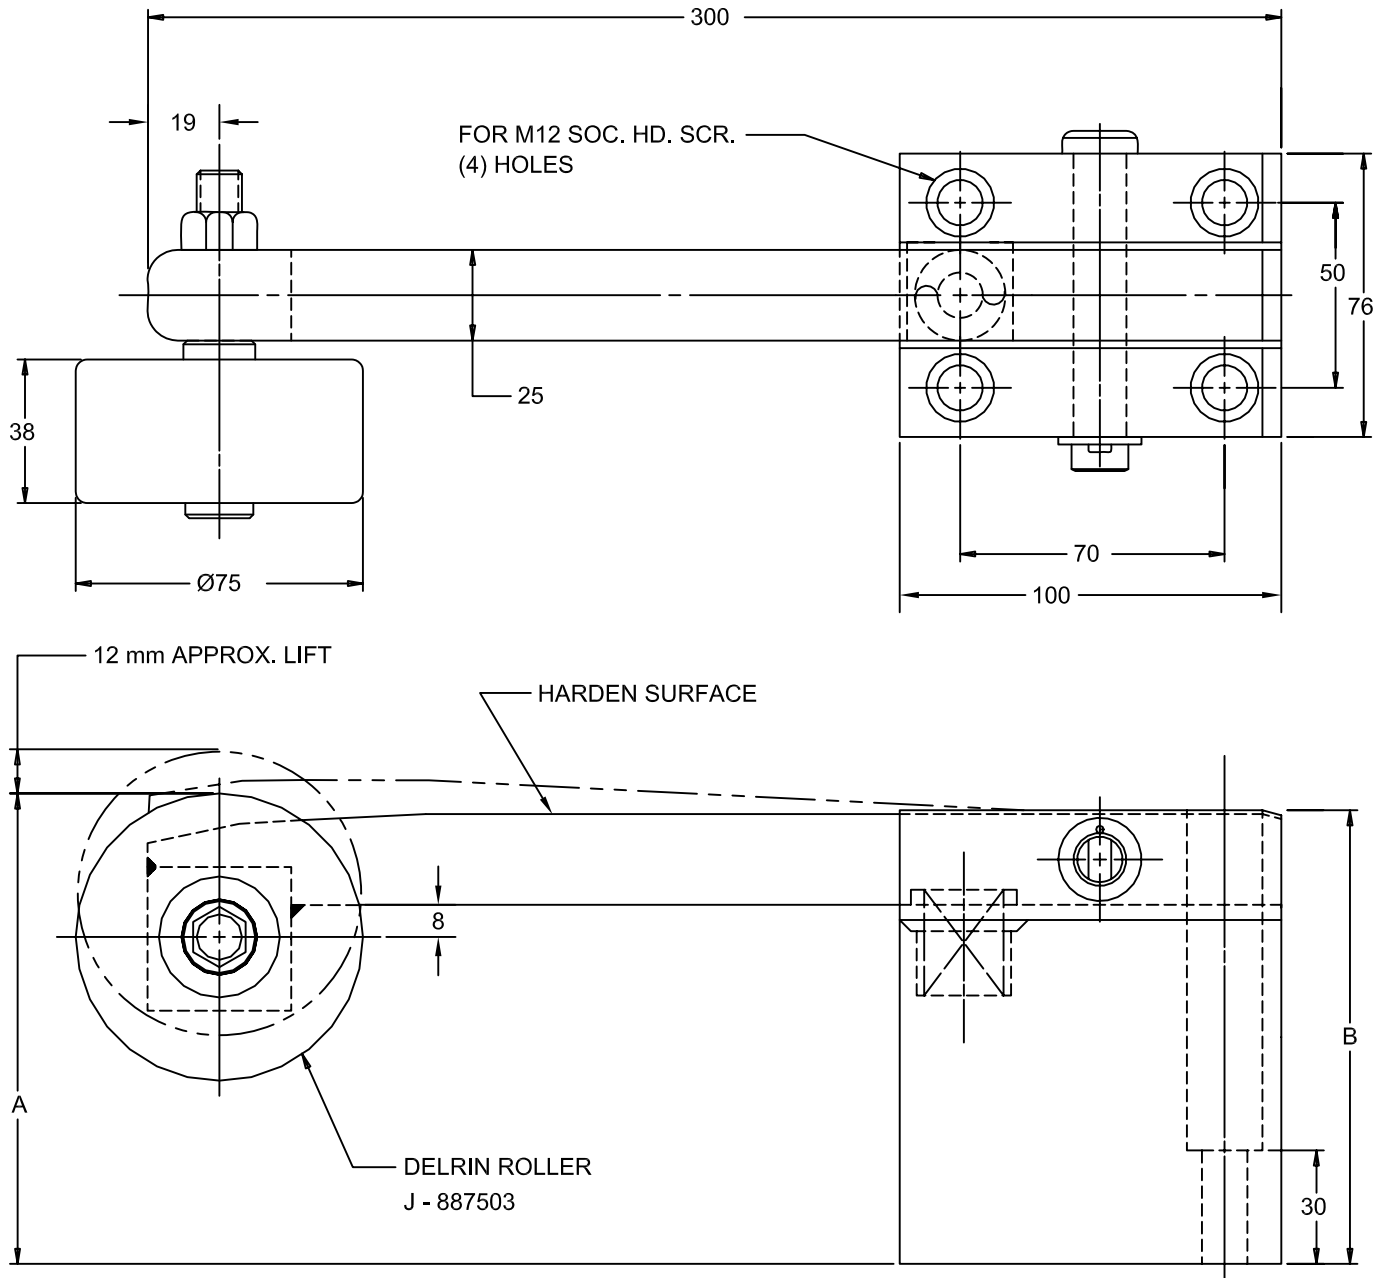

JOLICO J-B TOOL

PRINTED COPY IS UNCONTROLLED

STOCK LIFTER

ASSEMBLY WITHOUT ROLLER			
JOLICO NUMBER	CHRYSLER CC NUMBER	A	B
J-552909-N	19-227-2105	100	95
J-552910-N	19-227-2005	125	120

ASSEMBLY WITH ROLLER			
JOLICO NUMBER	CHRYSLER CC NUMBER	A	B
J-552909	19-227-2100	100	95
J-552910	19-227-2000	125	120