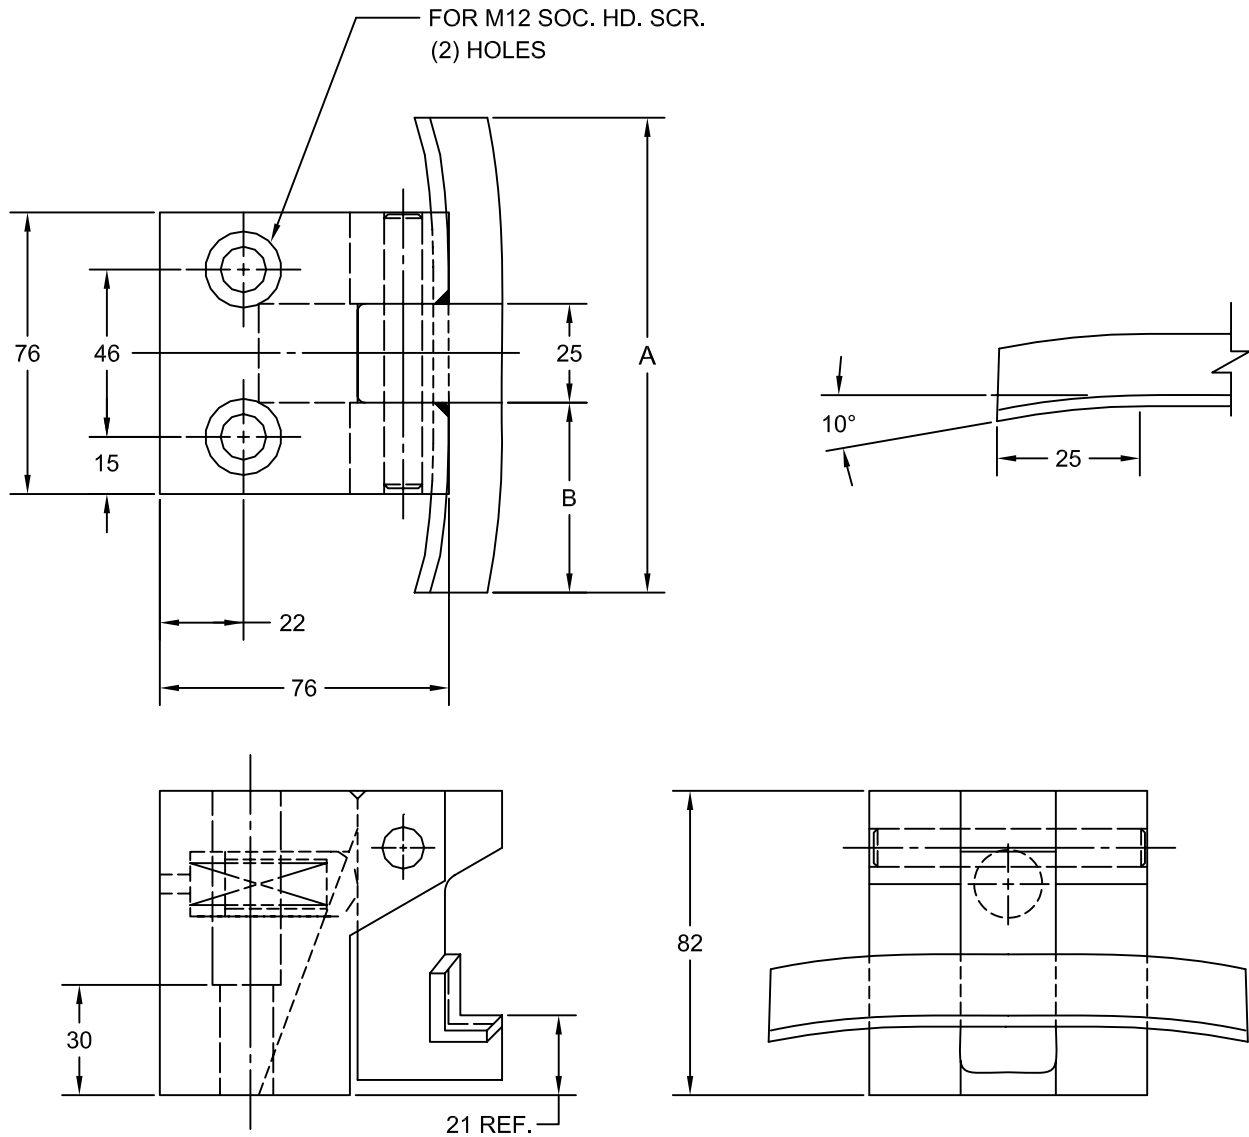

JOLICO J-B TOOL

PRINTED COPY IS UNCONTROLLED

LAST BLANK SUPPORT

| JOLICO NUMBER | CHRYSLER CC NUMBER | A | B |
|---------------|--------------------|-----|-----|
| J-559801 | 19-010-2105 | 125 | 50 |
| J-559802 | 19-010-2110 | 255 | 115 |
| J-559803 | 19-010-2115 | 381 | 178 |