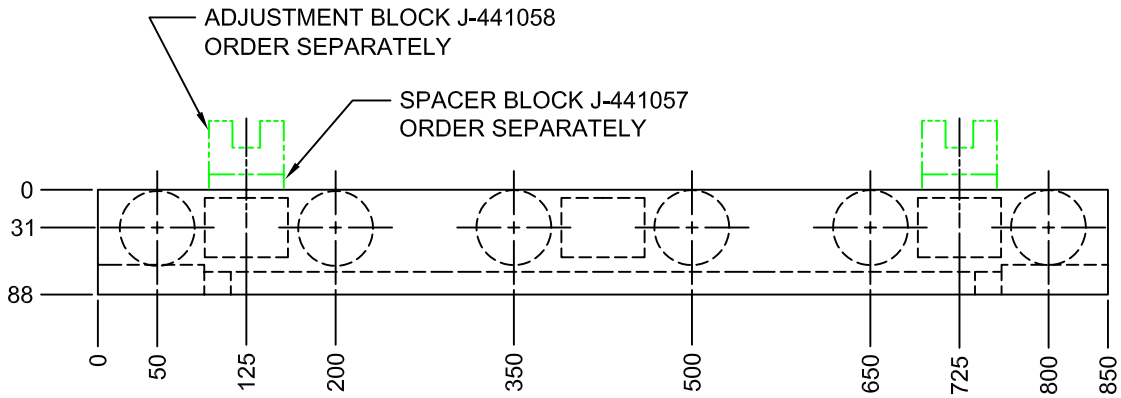

JOLICO J-B TOOL

PRINTED COPY IS UNCONTROLLED

ADJUSTABLE COIL FEED GUIDE ASSEMBLY

JOLICO NO.	CHRYSLER CC NO.
J-441054	19-235-1054

JOLICO NUMBER	CHRYSLER CC NUMBER
J-441055	19-235-1055

VIEW "X"

JOLICO NUMBER	CHRYSLER CC NUMBER
J-441056	19-235-1056

ENLARGED VIEW "X"
TYPICAL BOTH ENDS

McGILL CAM FOLLOWER