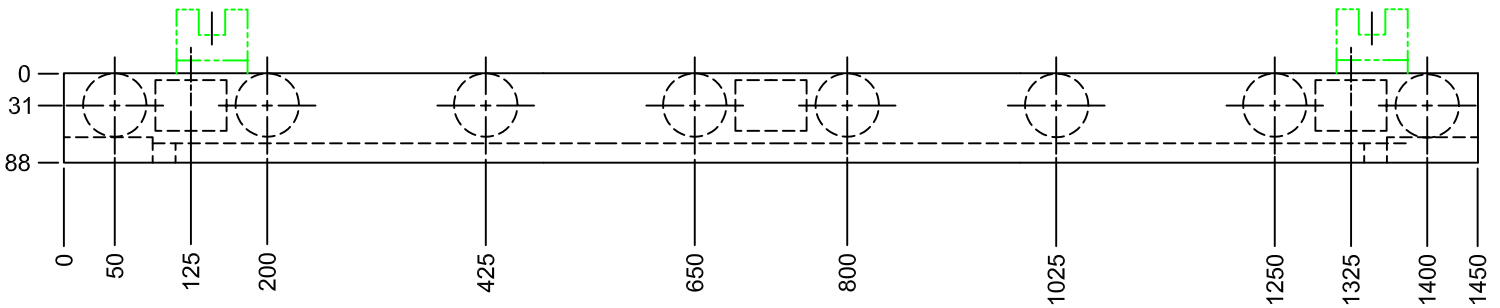

JOLICO J-B TOOL

PRINTED COPY IS UNCONTROLLED

ADJUSTABLE COIL FEED GUIDE ASSEMBLY

JOLICO NO.	CHRYSLER CC NO.
J-441054	19-235-1054

JOLICO NUMBER	CHRYSLER CC NUMBER
J-441055	19-235-1055

VIEW "X"

JOLICO NUMBER	CHRYSLER CC NUMBER
J-441056	19-235-1056

ENLARGED VIEW "X"
TYPICAL BOTH ENDS

McGILL CAM FOLLOWER