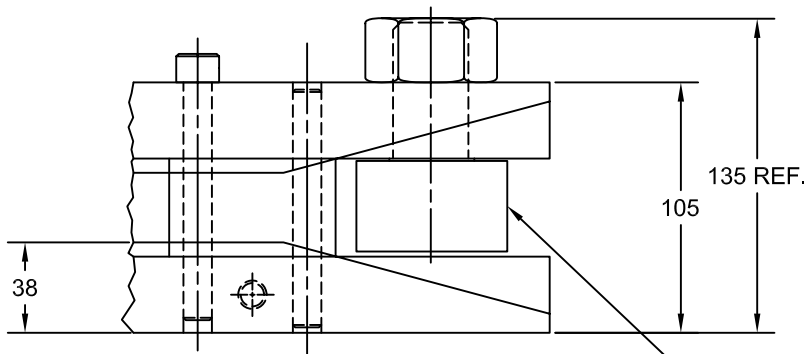

JOLICO J-B TOOL

PRINTED COPY IS UNCONTROLLED

ADJUSTABLE COIL FEED GUIDE ASSEMBLY

JOLICO NO.	CHRYSLER CC NO.
J-441054	19-235-1054

JOLICO NUMBER	CHRYSLER CC NUMBER
J-441055	19-235-1055

VIEW "X"

JOLICO NUMBER	CHRYSLER CC NUMBER
J-441056	19-235-1056

ENLARGED VIEW "X"
TYPICAL BOTH ENDS

McGILL CAM FOLLOWER