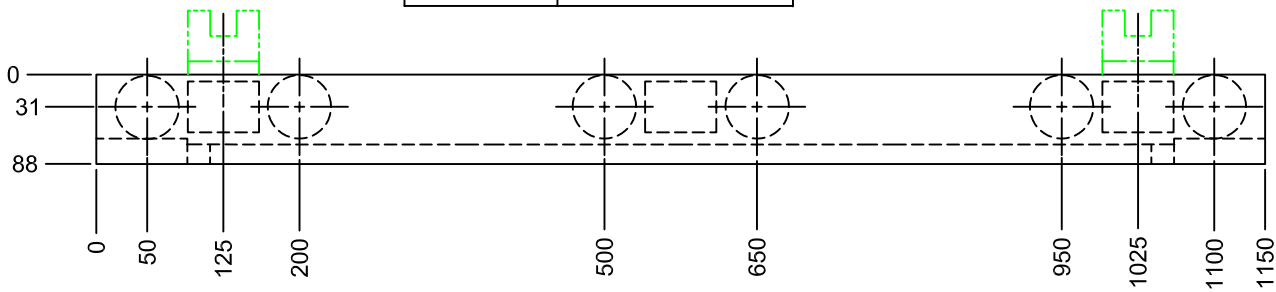

JOLICO J-B TOOL

PRINTED COPY IS UNCONTROLLED

ADJUSTABLE COIL FEED GUIDE ASSEMBLY

JOLICO NO.	CHRYSLER CC NO.
J-441054	19-235-1054

JOLICO NUMBER	CHRYSLER CC NUMBER
J-441055	19-235-1055

VIEW "X"

JOLICO NUMBER	CHRYSLER CC NUMBER
J-441056	19-235-1056

ENLARGED VIEW "X"
TYPICAL BOTH ENDS

McGILL CAM FOLLOWER