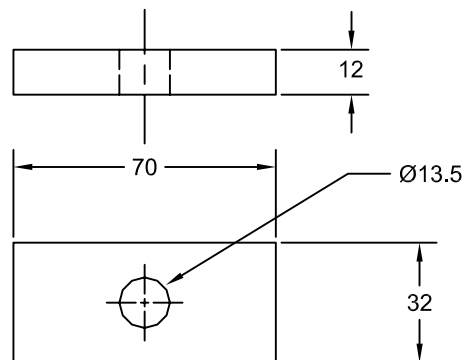

JOLICO J-B TOOL

PRINTED COPY IS
UNCONTROLLED

SPACER AND ADJUSTMENT BLOCK FOR ADJUSTABLE COIL FEED GUIDE ASSEMBLY

SPACER BLOCK

JOLICO NUMBER	CHRYSLER CC NUMBER
J-441057	19-235-1057

ADJUSTMENT BLOCK

JOLICO NUMBER	CHRYSLER CC NUMBER
J-441058	19-235-1058