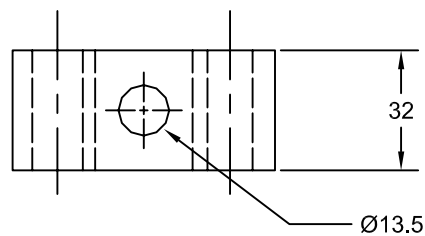

JOLICO J-B TOOL

PRINTED COPY IS
UNCONTROLLED

SPACER AND ADJUSTMENT BLOCK FOR ADJUSTABLE COIL FEED GUIDE ASSEMBLY

SPACER BLOCK

JOLICO NUMBER	CHRYSLER CC NUMBER
J-441057	19-235-1057

ADJUSTMENT BLOCK

JOLICO NUMBER	CHRYSLER CC NUMBER
J-441058	19-235-1058