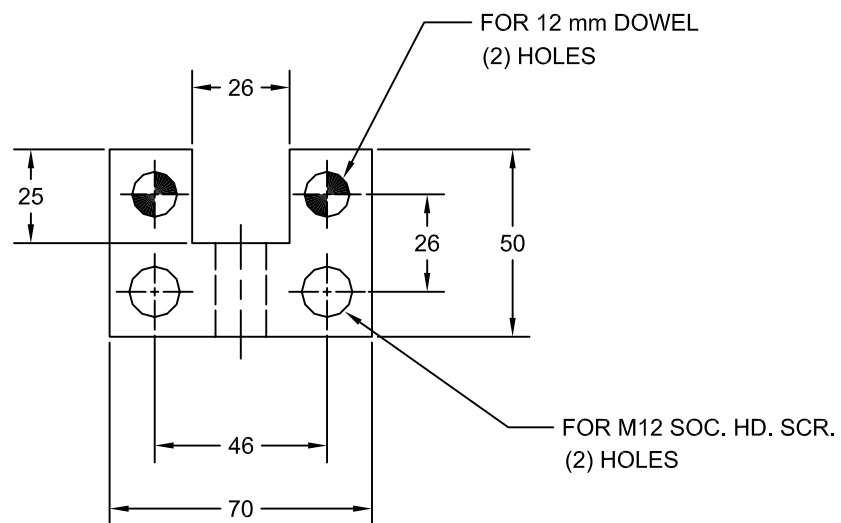

JOLICO J-B TOOL

PRINTED COPY IS
UNCONTROLLED

SPACER AND ADJUSTMENT BLOCK FOR ADJUSTABLE COIL FEED GUIDE ASSEMBLY

SPACER BLOCK

JOLICO NUMBER	CHRYSLER CC NUMBER
J-441057	19-235-1057

ADJUSTMENT BLOCK

JOLICO NUMBER	CHRYSLER CC NUMBER
J-441058	19-235-1058