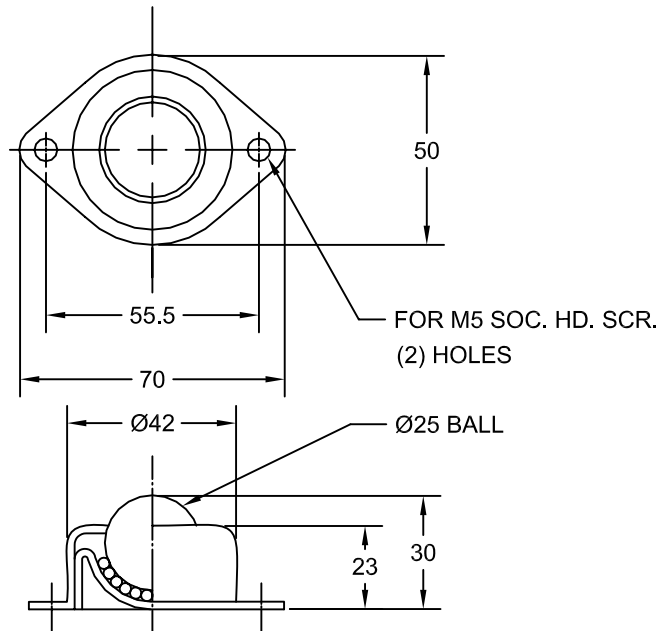

## NYLON ROLLER AND BALL STOCK TRANSFER

NYLON ROLLER IS FURNISHED  
WITH M12 X 65 LG. SOC. HD. SCR.  
M12 HEX NUT AND SPACER

### NYLON ROLLERS

JOLICO NUMBER	CHRYSLER CC NUMBER
J-887503	14-533-3307

### BALL STOCK TRANSFER

JOLICO NUMBER	CHRYSLER CC NUMBER	BALL MATERIAL
J-887201-N	14-530-2001	NYLON
J-887201	14-530-2002	STEEL