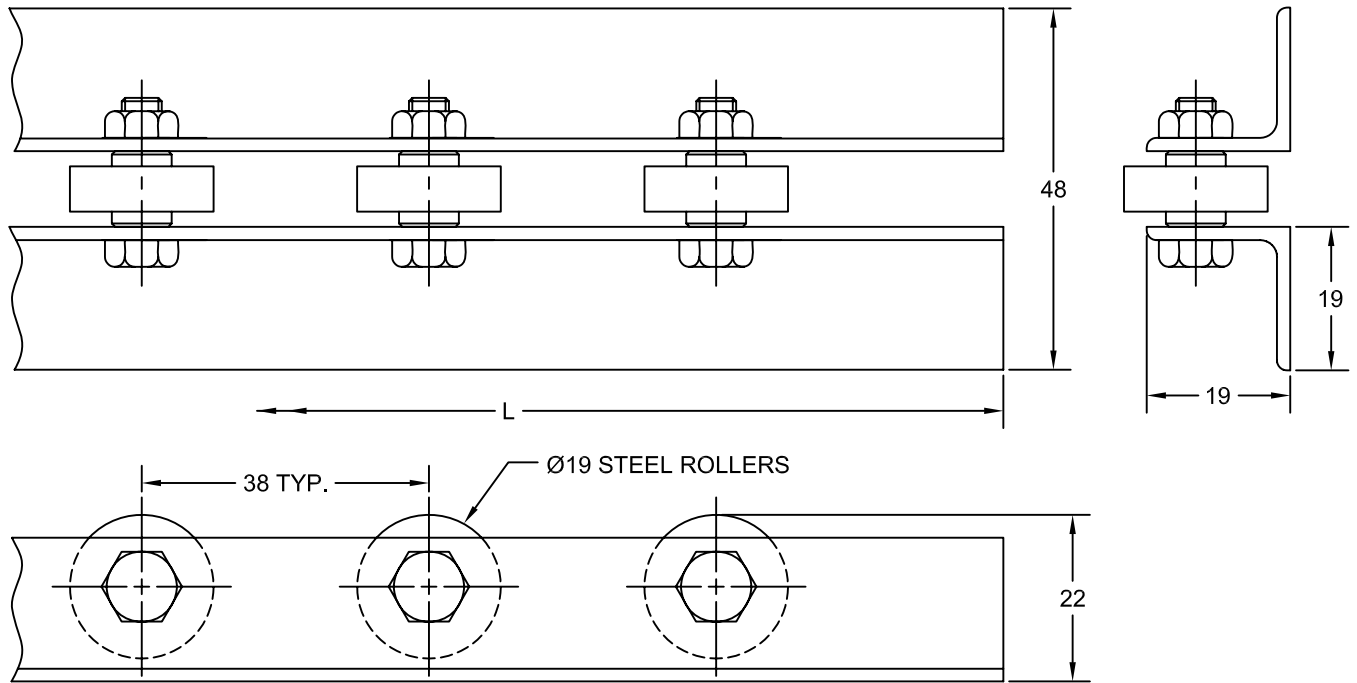

JOLICO J-B TOOL

PRINTED COPY IS UNCONTROLLED

FLOW TRACK RAILS SMALL & MEDIUM

FLOW TRACK RAIL MEDIUM

JOLICO NUMBER	CHRYSLER CC NUMBER	L
J-332363	14-532-1000	1524
J-332364	14-532-1500	3048

FLOW TRACK RAIL SMALL

JOLICO NUMBER	CHRYSLER CC NUMBER
J-32110	14-532-2000