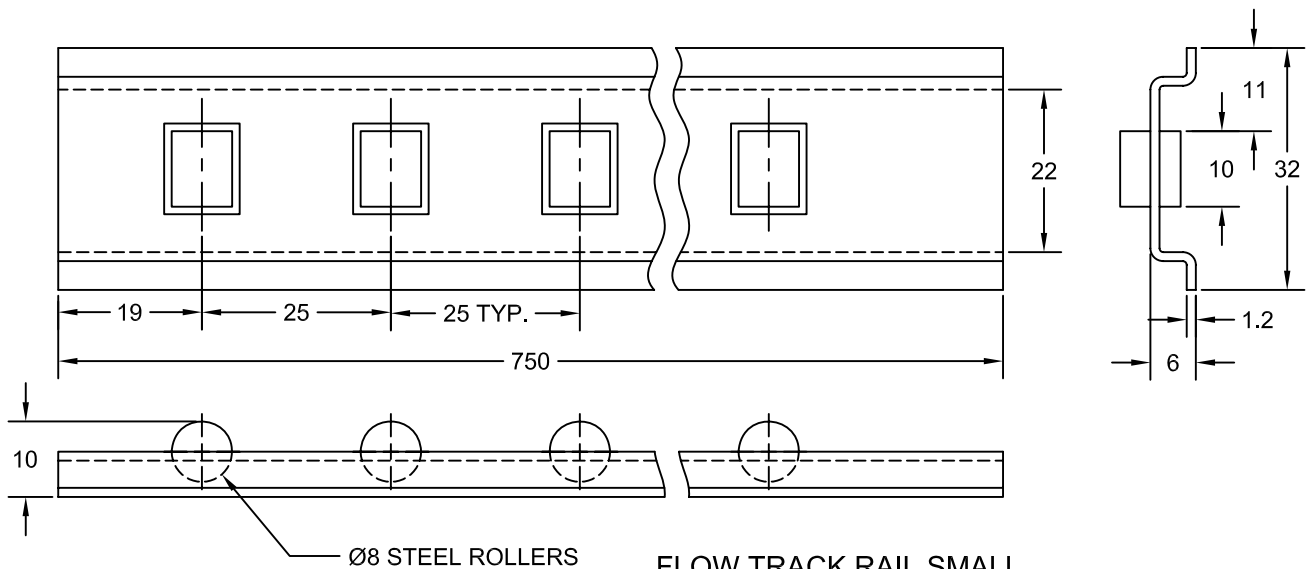

JOLICO J-B TOOL

PRINTED COPY IS UNCONTROLLED

FLOW TRACK RAILS SMALL & MEDIUM

FLOW TRACK RAIL MEDIUM

JOLICO NUMBER	CHRYSLER CC NUMBER	L
J-332363	14-532-1000	1524
J-332364	14-532-1500	3048

FLOW TRACK RAIL SMALL

JOLICO NUMBER	CHRYSLER CC NUMBER
J-32110	14-532-2000