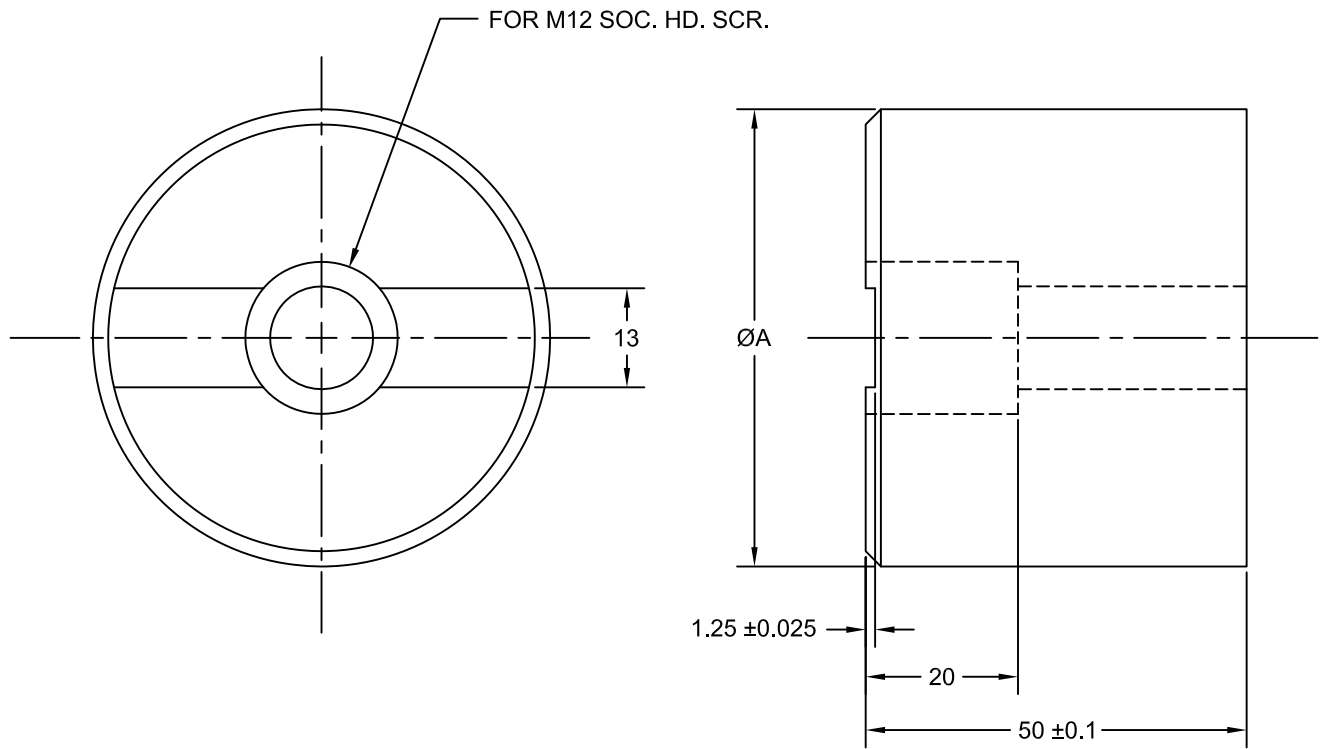

## STOP BLOCK ROUND

PRINTED COPY IS  
UNCONTROLLED

JOLICO NUMBER	CHRYSLER CC NUMBER	$\text{ØA}$
J-228427	19-010-0261	60
J-228437	19-010-0299	100