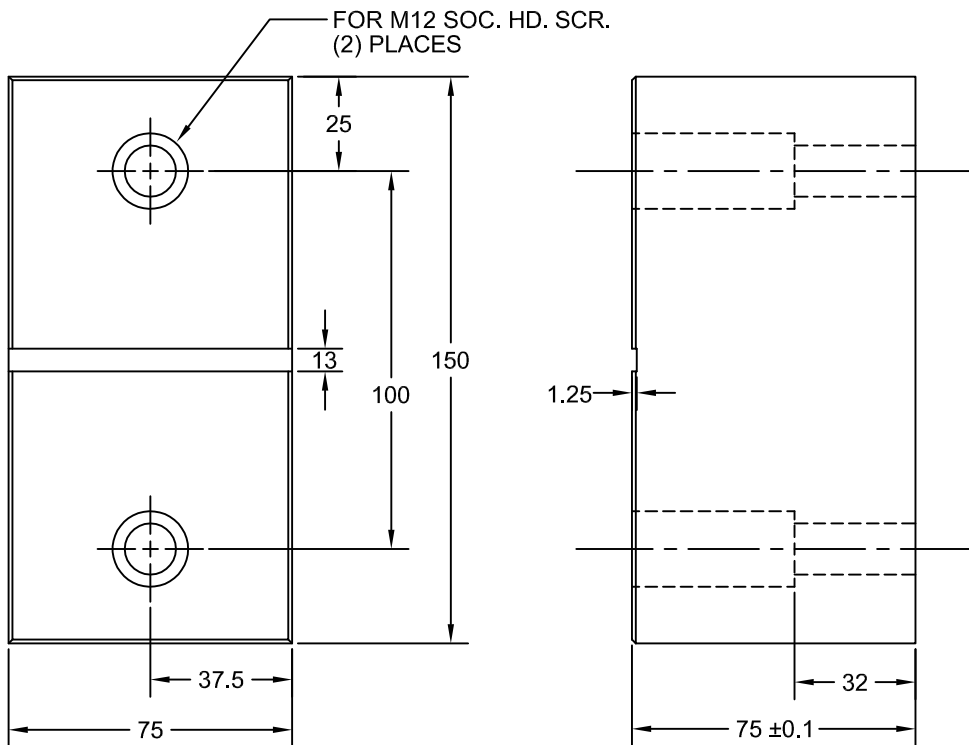

JOLICO J-B TOOL

BOTTOMING / BALANCE BLOCK & STOP BLOCK

PRINTED COPY IS UNCONTROLLED

BOTTOMING / BLANCE BLOCK

JOLICO NUMBER	CHRYSLER CC NUMBER
J-228399	19-010-2100

STOP BLOCK

JOLICO NUMBER	CHRYSLER CC NUMBER
J-228250	19-010-0080