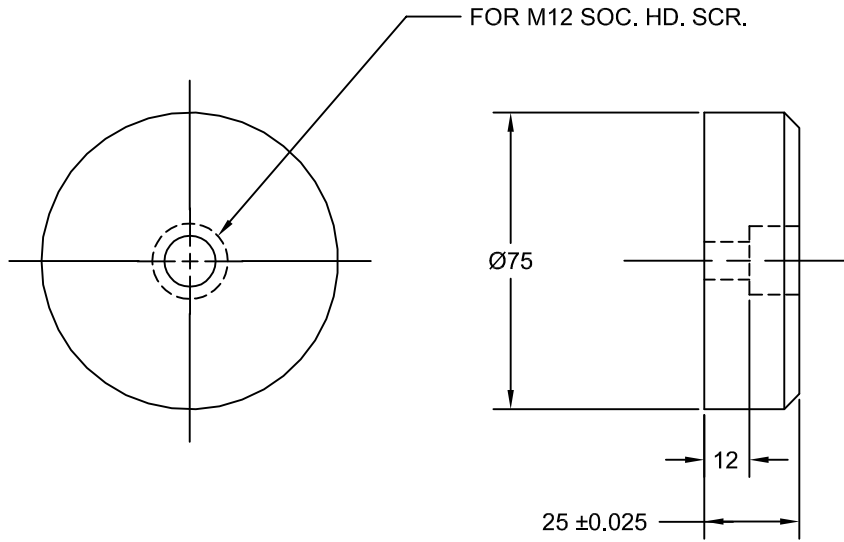

JOLICO J-B TOOL

BOTTOMING / BALANCE BLOCK & STOP BLOCK

PRINTED COPY IS UNCONTROLLED

BOTTOMING / BLANCE BLOCK

JOLICO NUMBER	CHRYSLER CC NUMBER
J-228399	19-010-2100

STOP BLOCK

JOLICO NUMBER	CHRYSLER CC NUMBER
J-228250	19-010-0080