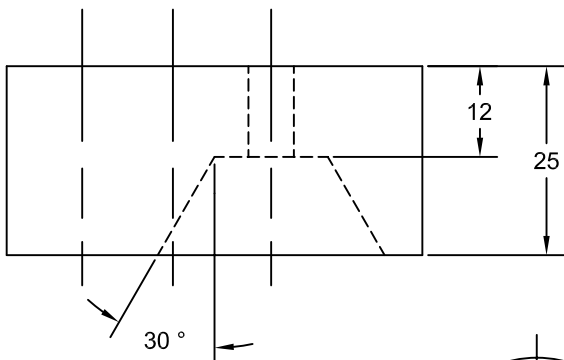

JOLICO J-B TOOL

PRINTED COPY IS UNCONTROLLED

Ø30 LOCATING CONE AND PIN FOR STRIPPER GAGE

LOCATING CONE

JOLICO NUMBER	CHRYSLER CC NUMBER
J-440793	19-010-2065

LOCATING CONE PIN

JOLICO NUMBER	CHRYSLER CC NUMBER
J-440792	19-010-2055