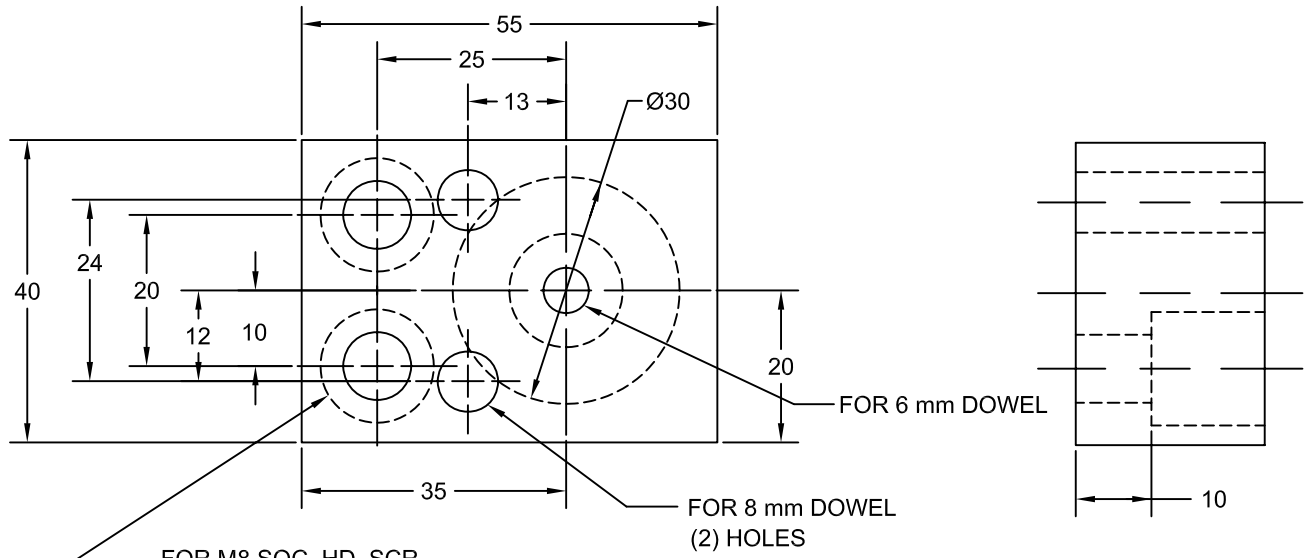

JOLICO J-B TOOL

PRINTED COPY IS UNCONTROLLED

Ø30 LOCATING CONE AND PIN FOR STRIPPER GAGE

LOCATING CONE

JOLICO NUMBER	CHRYSLER CC NUMBER
J-440793	19-010-2065

LOCATING CONE PIN

JOLICO NUMBER	CHRYSLER CC NUMBER
J-440792	19-010-2055