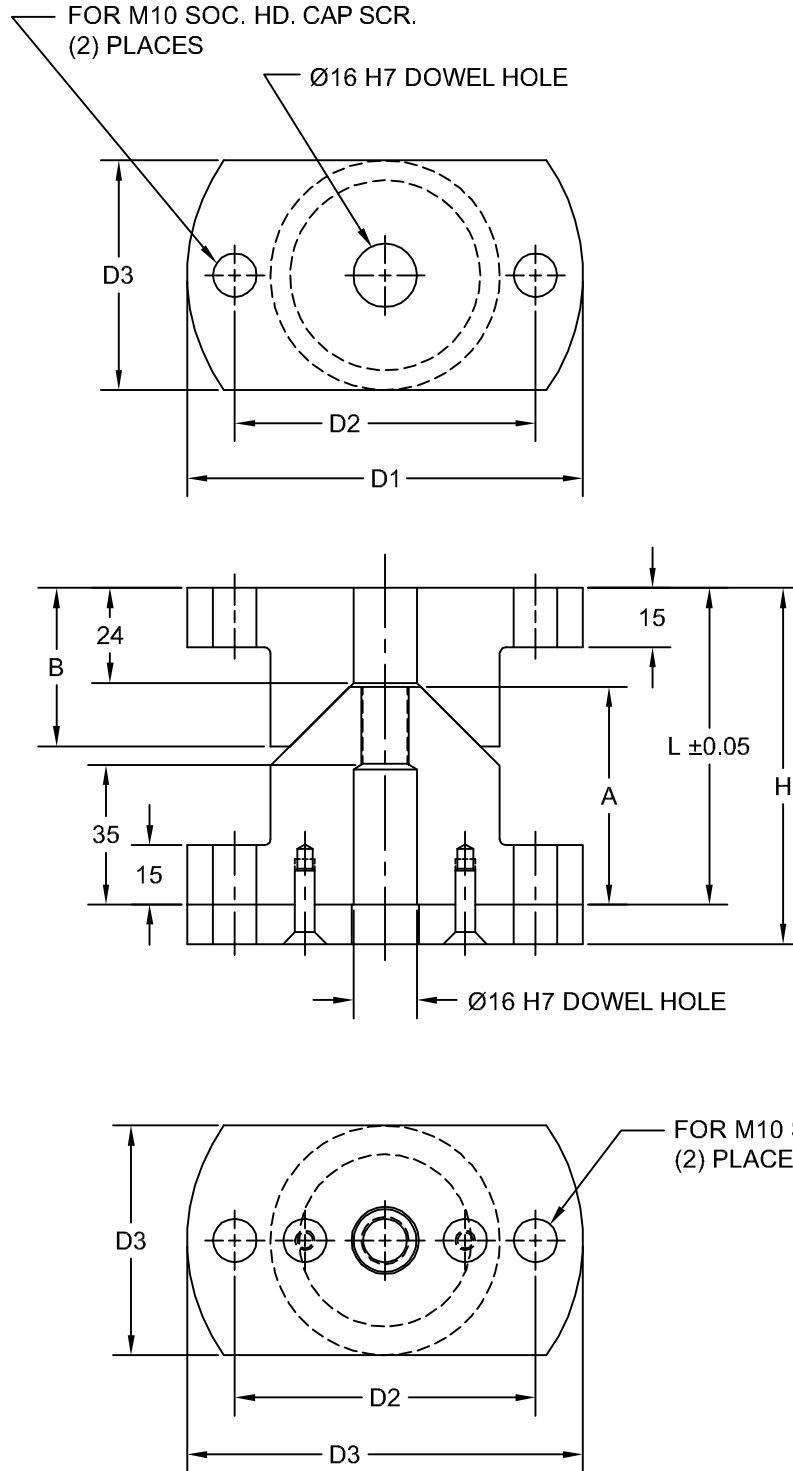

JOLICO J-B TOOL

PRINTED COPY IS UNCONTROLLED

CONE BALANCER BLOCK

JOLICO NUMBER	CHRYSLER CC NUMBER	D1	D2	D3	L	H	A	B
J-223202	19-010-0176	100	76	58	80	90	55	40
J-223203	19-010-0183	120	96	78	90	100	65	50