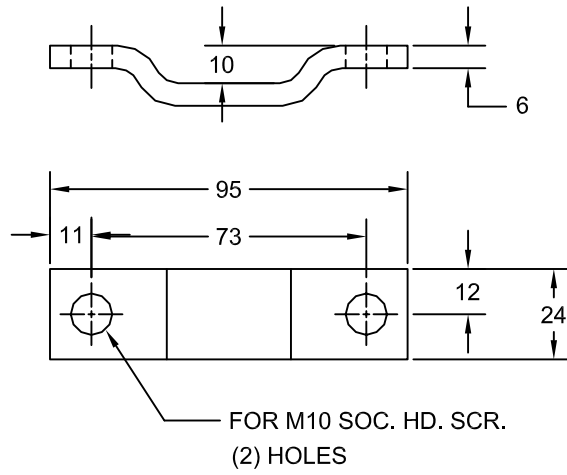

JOLICO J-B TOOL

PRINTED COPY IS UNCONTROLLED

SCRAP CHUTE RETAINER AND HOOK

SCRAP CHUTE RETAINER

JOLICO NUMBER	CHRYSLER CC NUMBER
J-63101	19-010-3051

SCRAP CHUTE HOOK

JOLICO NUMBER	CHRYSLER CC NUMBER
J-63102	19-010-3050