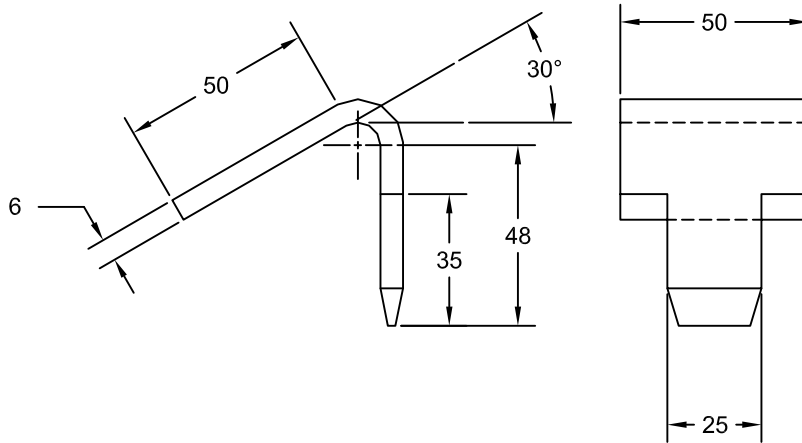

JOLICO J-B TOOL

PRINTED COPY IS UNCONTROLLED

SCRAP CHUTE RETAINER AND HOOK

SCRAP CHUTE RETAINER

JOLICO NUMBER	CHRYSLER CC NUMBER
J-63101	19-010-3051

SCRAP CHUTE HOOK

JOLICO NUMBER	CHRYSLER CC NUMBER
J-63102	19-010-3050