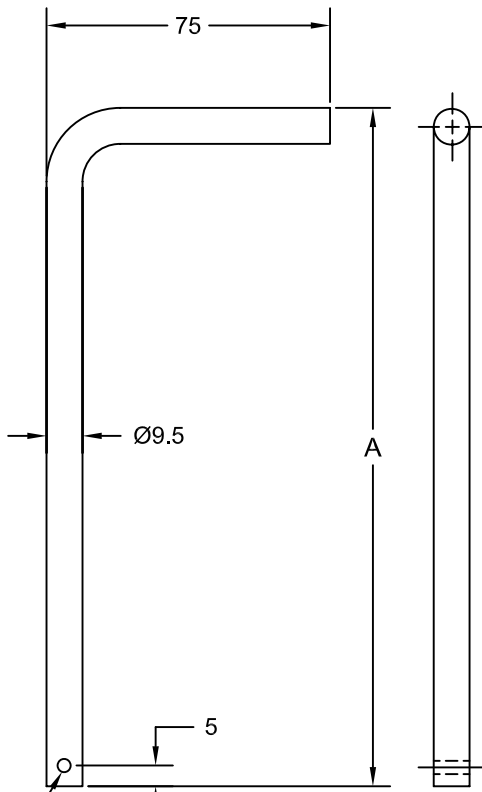

JOLICO J-B TOOL

PRINTED COPY IS UNCONTROLLED

HINGE AND STORAGE PIN

DUAL HINGE

JOLICO NUMBER	CHRYSLER CC NUMBER
J-663400	19-010-3070

HINGE OR PIN GUIDE

JOLICO NUMBER	CHRYSLER CC NUMBER
J-663401	19-010-3071

FOR Ø3.2 X 22 LG. COTTER PIN SUPPLIED WITH PIN

STORAGE PIN

JOLICO NUMBER	CHRYSLER CC NUMBER	A DIM.
J-663403-150	19-010-3015	150
J-663403-200	19-010-3020	200
J-663403-250	19-010-3025	250
J-663403-300	19-010-3030	300

FOR Ø3.2 X 22 LG. COTTER PIN SUPPLIED WITH PIN

HINGE PIN

JOLICO NUMBER	CHRYSLER CC NUMBER
J-663402	19-010-3000