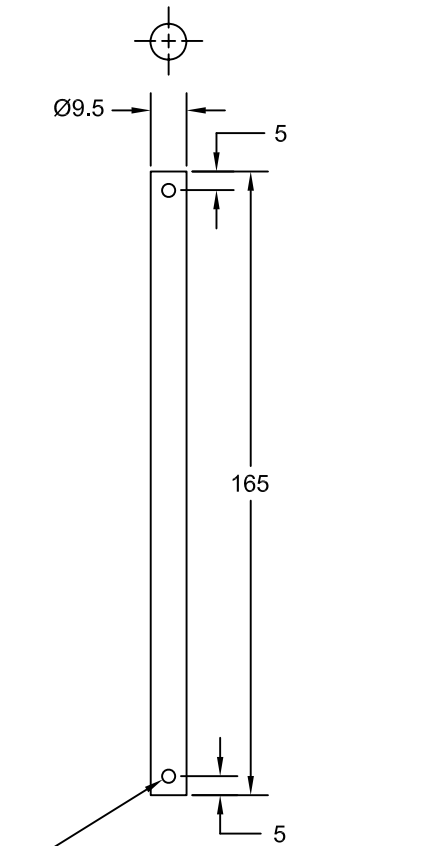

JOLICO J-B TOOL

PRINTED COPY IS UNCONTROLLED

HINGE AND STORAGE PIN

DUAL HINGE

JOLICO NUMBER	CHRYSLER CC NUMBER
J-663400	19-010-3070

HINGE OR PIN GUIDE

JOLICO NUMBER	CHRYSLER CC NUMBER
J-663401	19-010-3071

FOR Ø3.2 X 22 LG. COTTER PIN SUPPLIED WITH PIN

STORAGE PIN

JOLICO NUMBER	CHRYSLER CC NUMBER	A DIM.
J-663403-150	19-010-3015	150
J-663403-200	19-010-3020	200
J-663403-250	19-010-3025	250
J-663403-300	19-010-3030	300

FOR Ø3.2 X 22 LG. COTTER PIN SUPPLIED WITH PIN

HINGE PIN

JOLICO NUMBER	CHRYSLER CC NUMBER
J-663402	19-010-3000