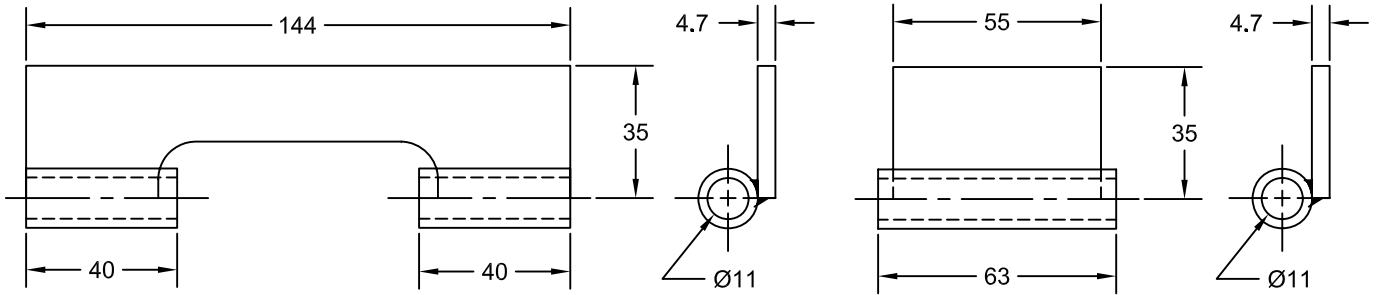

JOLICO J-B TOOL

PRINTED COPY IS UNCONTROLLED

HINGE AND STORAGE PIN

DUAL HINGE

JOLICO NUMBER	CHRYSLER CC NUMBER
J-663400	19-010-3070

HINGE OR PIN GUIDE

JOLICO NUMBER	CHRYSLER CC NUMBER
J-663401	19-010-3071

FOR Ø3.2 X 22 LG. COTTER PIN SUPPLIED WITH PIN

STORAGE PIN

JOLICO NUMBER	CHRYSLER CC NUMBER	A DIM.
J-663403-150	19-010-3015	150
J-663403-200	19-010-3020	200
J-663403-250	19-010-3025	250
J-663403-300	19-010-3030	300

FOR Ø3.2 X 22 LG. COTTER PIN SUPPLIED WITH PIN

HINGE PIN

JOLICO NUMBER	CHRYSLER CC NUMBER
J-663402	19-010-3000