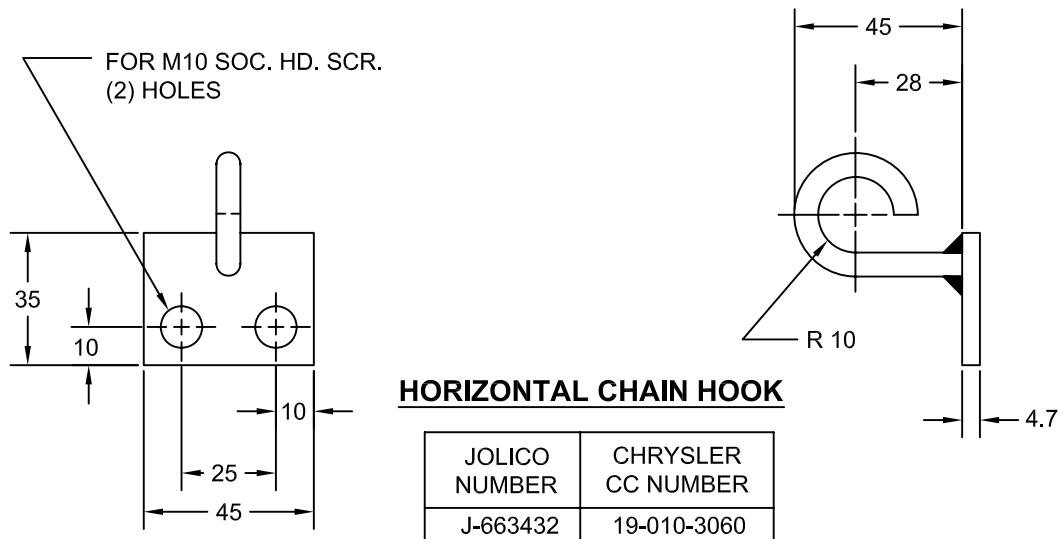

### COIL CHAIN-STRAIGHT LINKS

JOLICO NUMBER	CHRYSLER CC NUMBER
J-663422	19-010-3090

ORDERING EXAMPLE

J-663422 - 5 FT.

CHAIN LENGTH   
ORDER CHAIN PER FOOT

### VERTICAL CHAIN HOOK

JOLICO NUMBER	CHRYSLER CC NUMBER
J-663431	19-010-3061