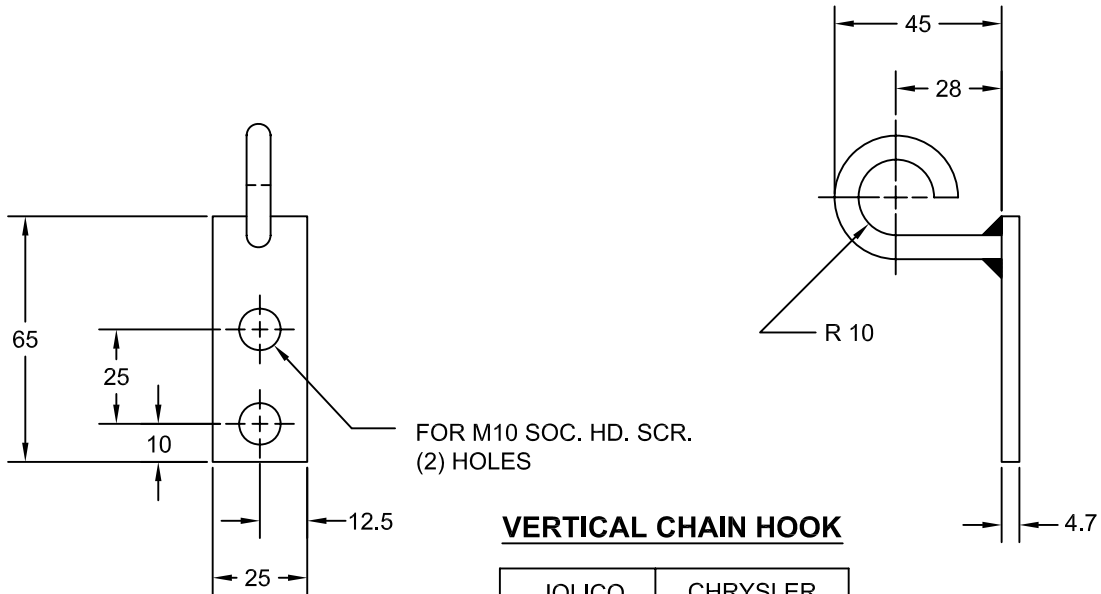

### COIL CHAIN-STRAIGHT LINKS

JOLICO NUMBER	CHRYSLER CC NUMBER
J-663422	19-010-3090

ORDERING EXAMPLE

J-663422 - 5 FT.

CHAIN LENGTH   
ORDER CHAIN PER FOOT

### VERTICAL CHAIN HOOK

JOLICO NUMBER	CHRYSLER CC NUMBER
J-663431	19-010-3061