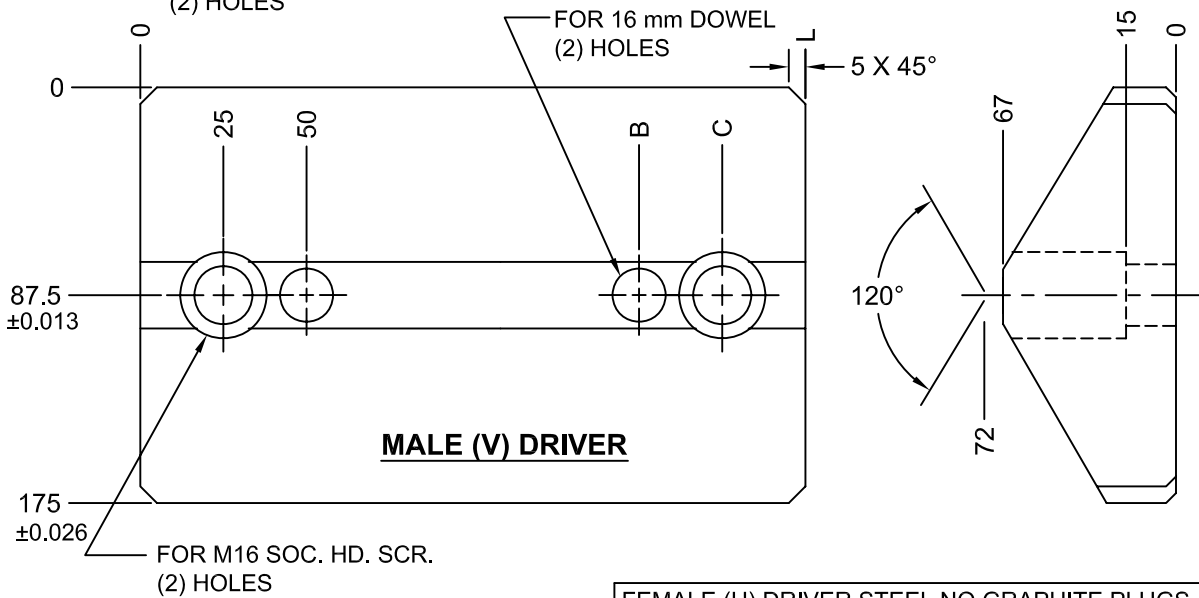

JOLICO J-B TOOL

PRINTED COPY IS UNCONTROLLED

U AND V DRIVER 175 mm WIDE

FEMALE (U) DRIVER STEEL NO GRAPHITE PLUGS				
JOLICO NUMBER	CHRYSLER CC NUMBER	L	B	C
J-223480-F	19-010-8447	150	100	125
J-223481-F	19-010-8449	200	150	175

MALE (V) DRIVER BRONZE WITH GRAPHITE PLUGS				
JOLICO NUMBER	CHRYSLER CC NUMBER	L	B	C
J-223480-YGM	19-010-8497	150	100	125
J-223481-YGM	19-010-8499	200	150	175

TOLERANCE BETWEEN DOWEL HOLES ± 0.01
 TOLERANCE BETWEEN SCREW HOLES ± 0.12