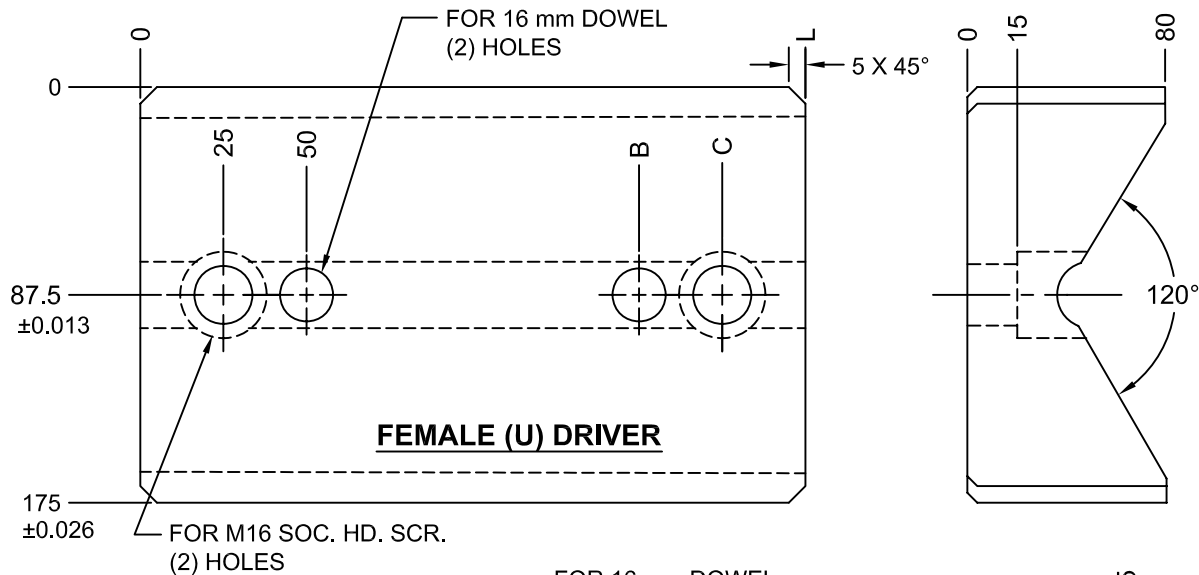

JOLICO J-B TOOL

PRINTED COPY IS UNCONTROLLED

U AND V DRIVER 175 mm WIDE

FEMALE (U) DRIVER STEEL NO GRAPHITE PLUGS				
JOLICO NUMBER	CHRYSLER CC NUMBER	L	B	C
J-223480-F	19-010-8447	150	100	125
J-223481-F	19-010-8449	200	150	175

MALE (V) DRIVER BRONZE WITH GRAPHITE PLUGS				
JOLICO NUMBER	CHRYSLER CC NUMBER	L	B	C
J-223480-YGM	19-010-8497	150	100	125
J-223481-YGM	19-010-8499	200	150	175

TOLERANCE BETWEEN DOWEL HOLES ± 0.01
 TOLERANCE BETWEEN SCREW HOLES ± 0.12