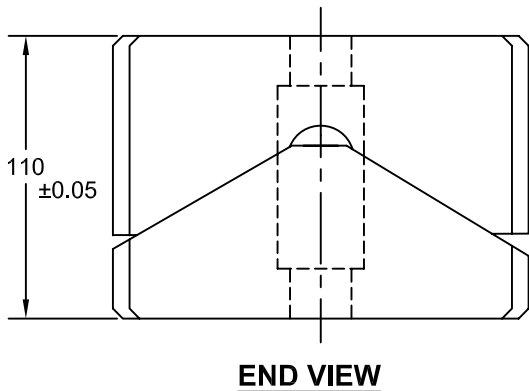

JOLICO J-B TOOL

PRINTED COPY IS UNCONTROLLED

U AND V DRIVER 175 mm WIDE

FEMALE (U) DRIVER STEEL NO GRAPHITE PLUGS				
JOLICO NUMBER	CHRYSLER CC NUMBER	L	B	C
J-223480-F	19-010-8447	150	100	125
J-223481-F	19-010-8449	200	150	175

MALE (V) DRIVER BRONZE WITH GRAPHITE PLUGS				
JOLICO NUMBER	CHRYSLER CC NUMBER	L	B	C
J-223480-YGM	19-010-8497	150	100	125
J-223481-YGM	19-010-8499	200	150	175

TOLERANCE BETWEEN DOWEL HOLES ± 0.01
 TOLERANCE BETWEEN SCREW HOLES ± 0.12