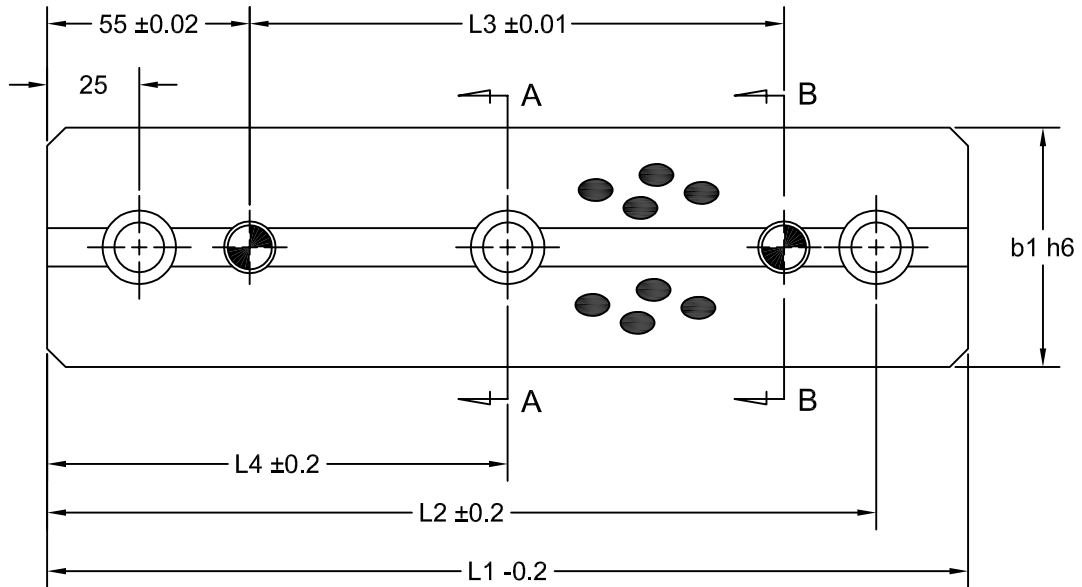

JOLICO J-B TOOL

PRINTED COPY IS UNCONTROLLED

LOWER V-GUIDE BLOCK ALUMINUM BRONZE BLOCK WITH GRAPHITE PLUGS

SECTION A - A

SECTION B - B

JOLICO NUMBER	CHRYSLER CC NUMBER	b1	H1	L1	L2	L3	L4	H3	H4	d1	d2	d3	d4	SCREW	
														SIZE	NO.
J-223345-YGM	19-205-0205	65	47	150	125	45	---	3	20	13.5	20	12	14	M12	2
J-223346-YGM	19-205-0206			200	175	95	---								3
J-223347-YGM	19-205-0207			250	225	145	125								3
J-223348-YGM	19-205-0208			300	275	195	150								3
J-223340-YGM	19-205-0209	125	57	150	125	45	---	5	15	17.5	26	16	18	M16	2
J-223341-YGM	19-205-0210			200	175	95	---								5
J-223342-YGM	19-205-0211			250	225	145	125								5
J-223343-YGM	19-205-0212			300	275	195	150								5