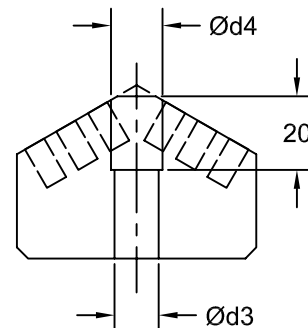

JOLICO J-B TOOL

PRINTED COPY IS UNCONTROLLED

LOWER V-GUIDE BLOCK ALUMINUM BRONZE BLOCK WITH GRAPHITE PLUGS

SECTION A - A

SECTION B - B

JOLICO NUMBER	CHRYSLER CC NUMBER	b1	H1	L1	L2	L3	L4	H3	H4	d1	d2	d3	d4	SCREW	
														SIZE	NO.
J-223345-YGM	19-205-0205	65	47	150	125	45	---	3	20	13.5	20	12	14	M12	2
J-223346-YGM	19-205-0206			200	175	95	---								3
J-223347-YGM	19-205-0207			250	225	145	125								3
J-223348-YGM	19-205-0208			300	275	195	150								3
J-223340-YGM	19-205-0209	125	57	150	125	45	---	5	15	17.5	26	16	18	M16	2
J-223341-YGM	19-205-0210			200	175	95	---								5
J-223342-YGM	19-205-0211			250	225	145	125								5
J-223343-YGM	19-205-0212			300	275	195	150								5