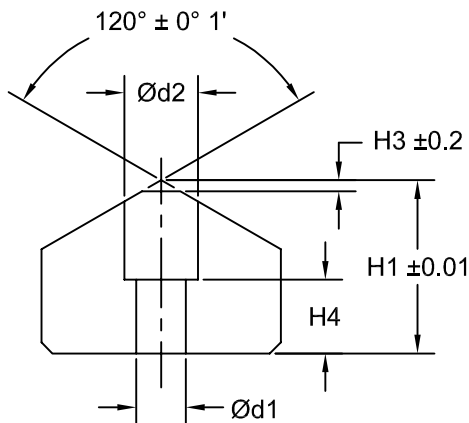

JOLICO J-B TOOL

PRINTED COPY IS UNCONTROLLED

LOWER V-GUIDE BLOCK ALUMINUM BRONZE BLOCK WITH GRAPHITE PLUGS

SECTION A - A

SECTION B - B

JOLICO NUMBER	CHRYSLER CC NUMBER	b1	H1	L1	L2	L3	L4	H3	H4	d1	d2	d3	d4	SCREW	
														SIZE	NO.
J-223345-YGM	19-205-0205	65	47	150	125	45	---	3	20	13.5	20	12	14	M12	2
J-223346-YGM	19-205-0206			200	175	95	---								3
J-223347-YGM	19-205-0207			250	225	145	125								3
J-223348-YGM	19-205-0208			300	275	195	150								3
J-223340-YGM	19-205-0209	125	57	150	125	45	---	5	15	17.5	26	16	18	M16	2
J-223341-YGM	19-205-0210			200	175	95	---								5
J-223342-YGM	19-205-0211			250	225	145	125								5
J-223343-YGM	19-205-0212			300	275	195	150								5