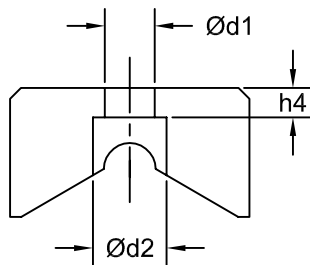

JOLICO J-B TOOL

PRINTED COPY IS UNCONTROLLED

UPPER V-GUIDE BLOCK STEEL BLOCK WITH NO GRAPHITE PLUGS

SECTION A - A

SECTION B - B

JOLICO NUMBER	CHRYSLER CC NUMBER	b1	h1	L1	L2	L3	L4	h2	h3	h4	r	d1	d2	d3	SCREW	
															SIZE	NO.
J-223345-F	19-205-0213	65	35	150	125	45	---	18	22	8	7	13.5	20	12	M12	2
J-223346-F	19-205-0214			200	175	95	---									3
J-223347-F	19-205-0215			250	225	145	125									
J-223348-F	19-205-0216			300	275	195	150									
J-223340-F	19-205-0217	125	60	150	125	45	---	28	34	15	10	17.5	26	16	M16	2
J-223341-F	19-205-0218			200	175	95	---									3
J-223342-F	19-205-0219			250	225	145	125									
J-223343-F	19-205-0221			300	275	195	150									