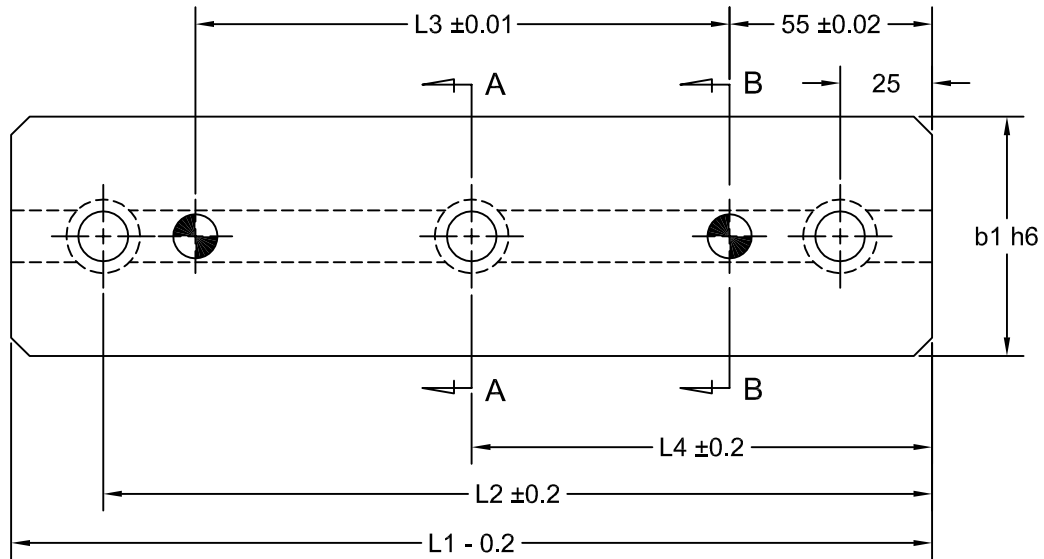

JOLICO J-B TOOL

PRINTED COPY IS UNCONTROLLED

UPPER V-GUIDE BLOCK STEEL BLOCK WITH NO GRAPHITE PLUGS

SECTION A - A

SECTION B - B

JOLICO NUMBER	CHRYSLER CC NUMBER	b1	h1	L1	L2	L3	L4	h2	h3	h4	r	d1	d2	d3	SCREW	
															SIZE	NO.
J-223345-F	19-205-0213	65	35	150	125	45	---	18	22	8	7	13.5	20	12	M12	2
J-223346-F	19-205-0214			200	175	95	---									3
J-223347-F	19-205-0215			250	225	145	125									
J-223348-F	19-205-0216			300	275	195	150									
J-223340-F	19-205-0217	125	60	150	125	45	---	28	34	15	10	17.5	26	16	M16	2
J-223341-F	19-205-0218			200	175	95	---									3
J-223342-F	19-205-0219			250	225	145	125									
J-223343-F	19-205-0221			300	275	195	150									