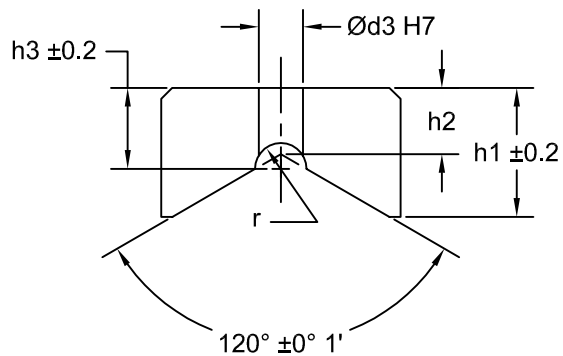

JOLICO J-B TOOL

PRINTED COPY IS UNCONTROLLED

UPPER V-GUIDE BLOCK STEEL BLOCK WITH NO GRAPHITE PLUGS

SECTION A - A

SECTION B - B

JOLICO NUMBER	CHRYSLER CC NUMBER	b1	h1	L1	L2	L3	L4	h2	h3	h4	r	d1	d2	d3	SCREW	
															SIZE	NO.
J-223345-F	19-205-0213	65	35	150	125	45	---	18	22	8	7	13.5	20	12	M12	2
J-223346-F	19-205-0214			200	175	95	---									3
J-223347-F	19-205-0215			250	225	145	125									
J-223348-F	19-205-0216			300	275	195	150									
J-223340-F	19-205-0217	125	60	150	125	45	---	28	34	15	10	17.5	26	16	M16	2
J-223341-F	19-205-0218			200	175	95	---									3
J-223342-F	19-205-0219			250	225	145	125									
J-223343-F	19-205-0221			300	275	195	150									