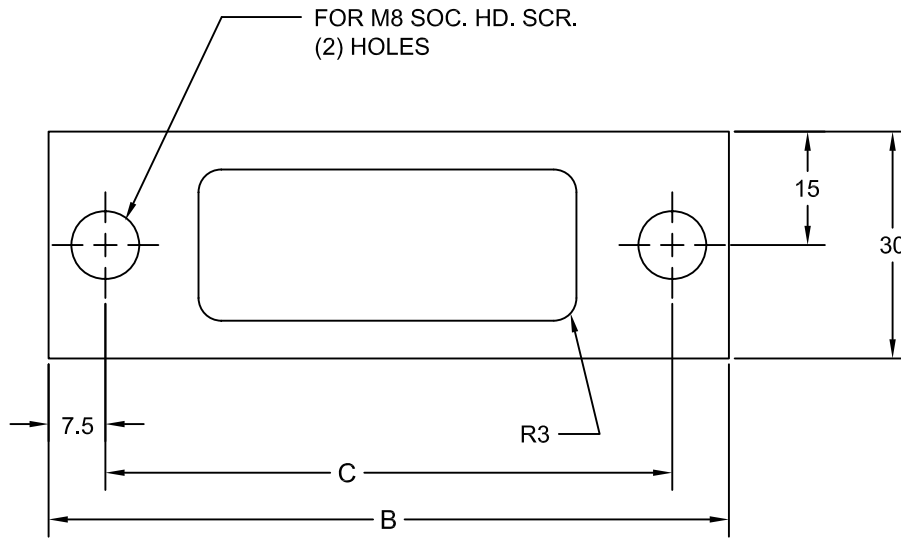

## CAM BUFFER

JOLICO NUMBER	CHRYSLER CC NUMBER	A	B	C	FORCE FOR LENGTH (L)
J-228719	19-010-2255	50	90	75	250 LBS
J-228720	19-010-2260	100	140	125	500 LBS