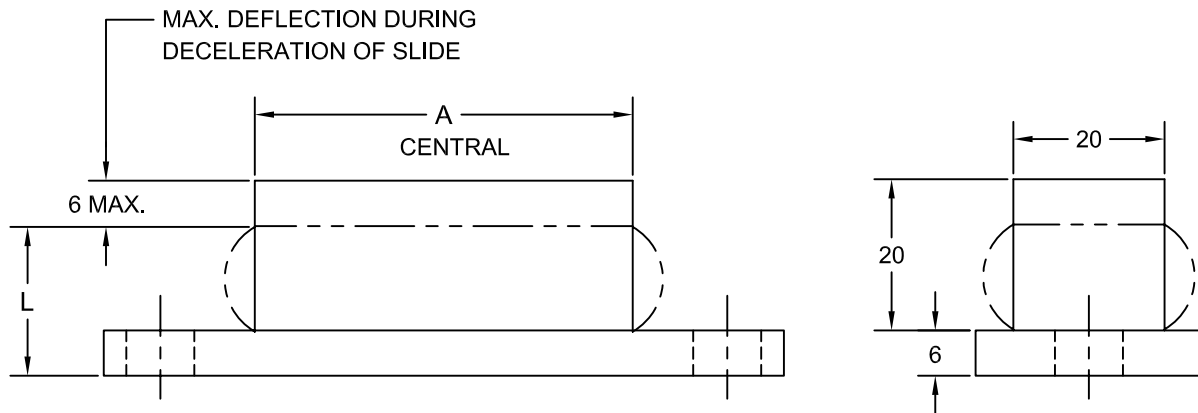

## CAM BUFFER

JOLICO NUMBER	CHRYSLER CC NUMBER	A	B	C	FORCE FOR LENGTH (L)
J-228719	19-010-2255	50	90	75	250 LBS
J-228720	19-010-2260	100	140	125	500 LBS