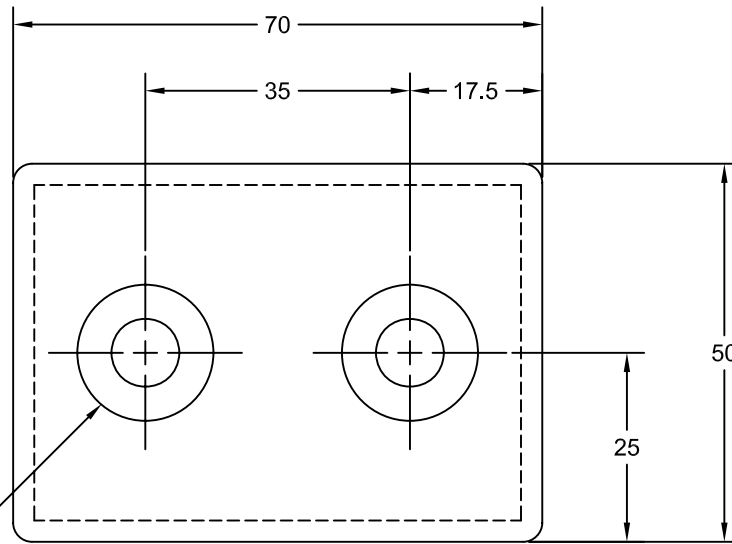

JOLICO J-B TOOL

PRINTED COPY IS
UNCONTROLLED

URETHANE BUMPER WITH STEEL PLATE

FOR M8 SOC. HD. SCR.
(2) HOLES

URETHANE
45 - 50 DUROMETER

STEEL PLATE

JOLICO NUMBER	CHRYSLER CC NUMBER
J-228730	19-010-2240