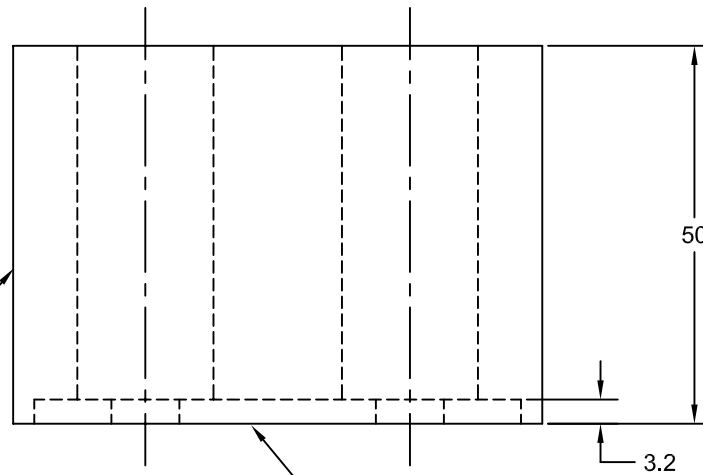

JOLICO J-B TOOL

PRINTED COPY IS
UNCONTROLLED

URETHANE BUMPER WITH STEEL PLATE

FOR M8 SOC. HD. SCR.
(2) HOLES

URETHANE
45 - 50 DUROMETER

STEEL PLATE

JOLICO NUMBER	CHRYSLER CC NUMBER
J-228730	19-010-2240