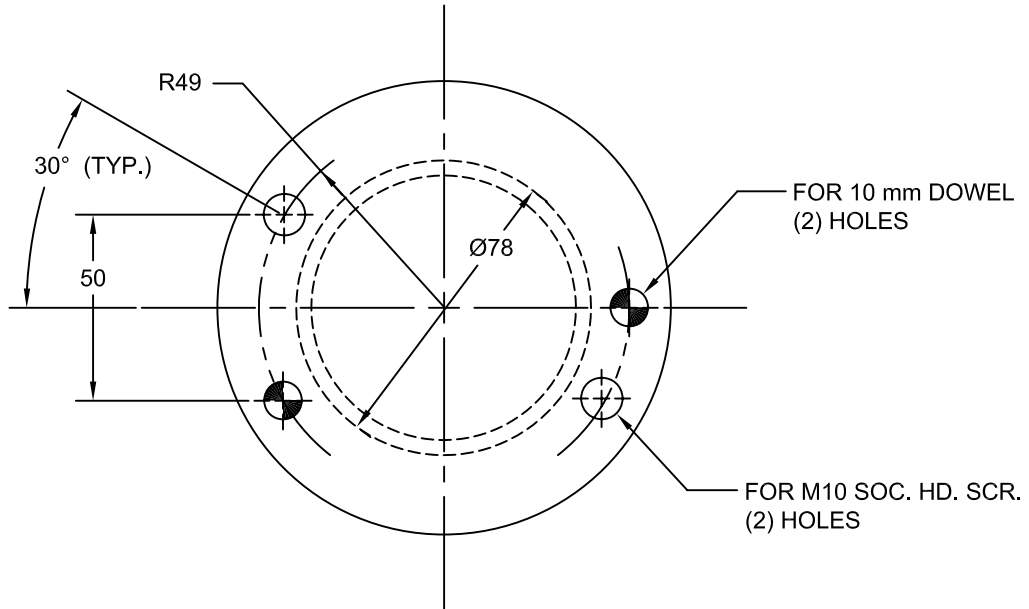

JOLICO J-B TOOL

PRINTED COPY IS
UNCONTROLLED

LOCATING CONE ASSEMBLY

JOLICO NUMBER	CHRYSLER CC NUMBER
J-223208	19-010-9250