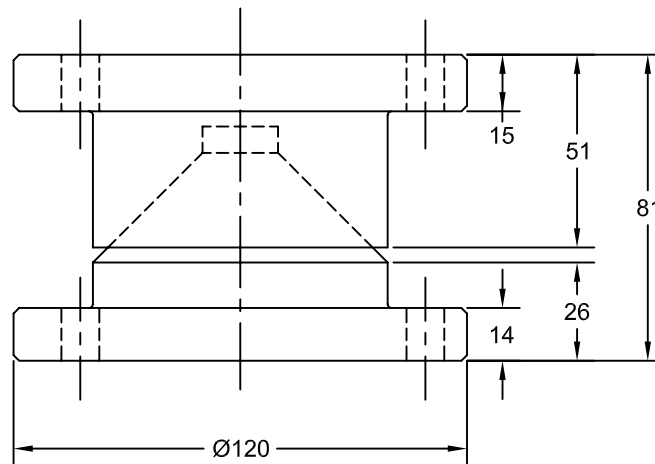

JOLICO J-B TOOL

PRINTED COPY IS
UNCONTROLLED

LOCATING CONE ASSEMBLY

JOLICO NUMBER	CHRYSLER CC NUMBER
J-223208	19-010-9250