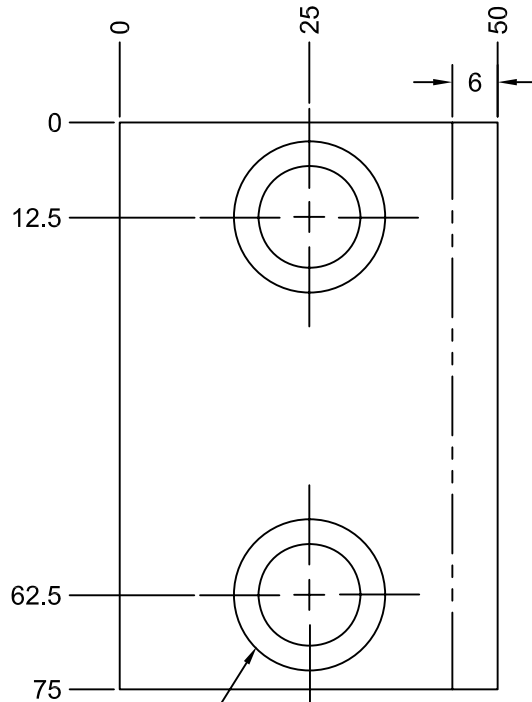

JOLICO J-B TOOL

PRINTED COPY IS UNCONTROLLED

POSITIVE RETURN WEAR PLATES

M12 TAP THRU
(2) HOLES

FOR M12 SOC. HD. SCR.
(2) HOLES

JOLICO NUMBER	CHRYSLER CC NUMBER
J-442153	19-296-4000

JOLICO NUMBER	CHRYSLER CC NUMBER
J-442154	19-296-4001