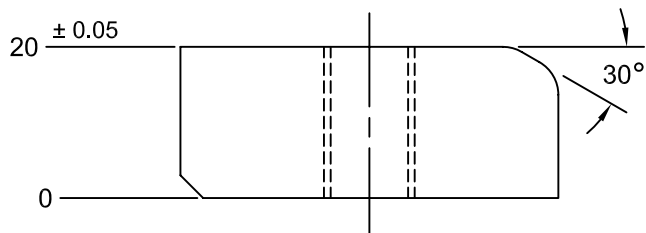

JOLICO J-B TOOL

PRINTED COPY IS UNCONTROLLED

POSITIVE RETURN WEAR PLATES

M12 TAP THRU
(2) HOLES

FOR M12 SOC. HD. SCR.
(2) HOLES

JOLICO NUMBER	CHRYSLER CC NUMBER
J-442153	19-296-4000

JOLICO NUMBER	CHRYSLER CC NUMBER
J-442154	19-296-4001