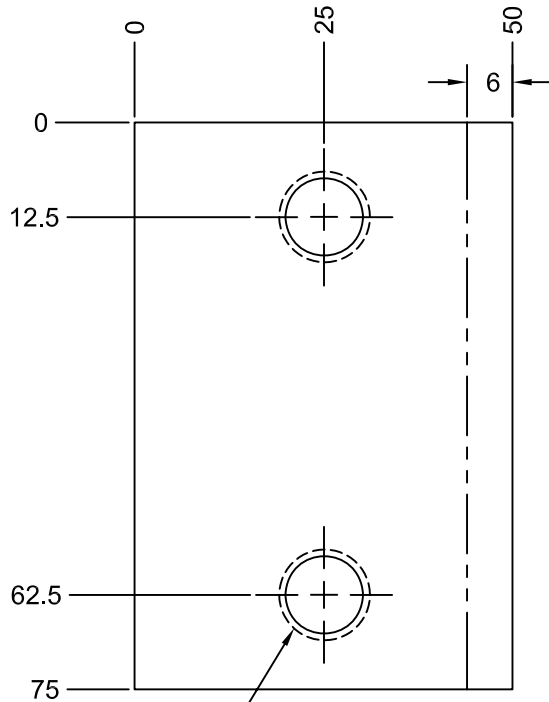

JOLICO J-B TOOL

PRINTED COPY IS UNCONTROLLED

POSITIVE RETURN WEAR PLATES

M12 TAP THRU
(2) HOLES

FOR M12 SOC. HD. SCR.
(2) HOLES

JOLICO NUMBER	CHRYSLER CC NUMBER
J-442153	19-296-4000

JOLICO NUMBER	CHRYSLER CC NUMBER
J-442154	19-296-4001