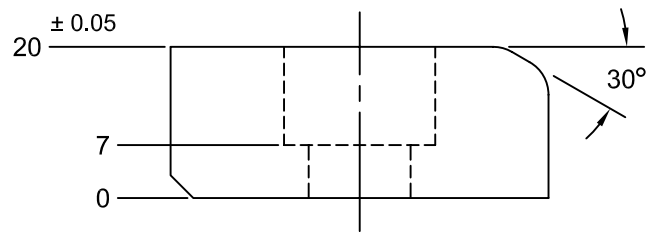

JOLICO J-B TOOL

PRINTED COPY IS UNCONTROLLED

POSITIVE RETURN WEAR PLATES

M12 TAP THRU
(2) HOLES

FOR M12 SOC. HD. SCR.
(2) HOLES

JOLICO NUMBER	CHRYSLER CC NUMBER
J-442153	19-296-4000

JOLICO NUMBER	CHRYSLER CC NUMBER
J-442154	19-296-4001