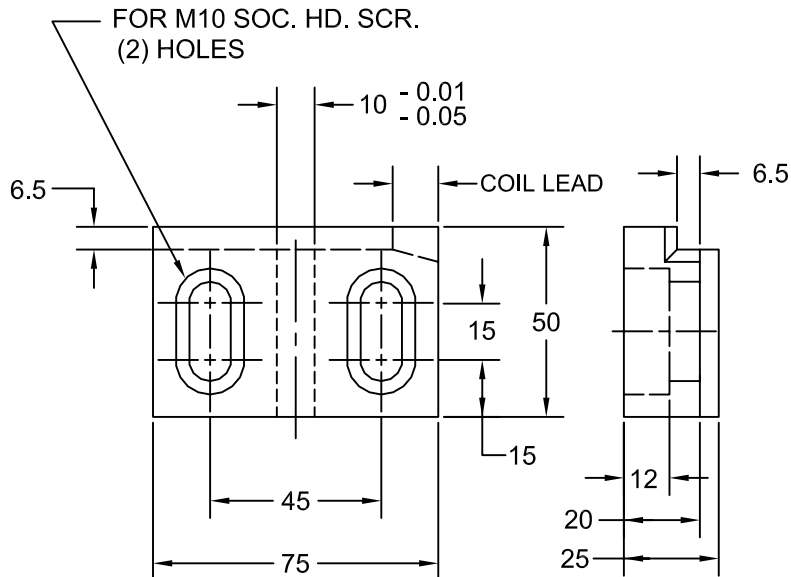

## SOLID AND ADJUSTABLE SIDE GUIDES

### SOLID SIDE GUIDE

JOLICO NUMBER	CHRYSLER CC NUMBER
J-550112	19-235-4201

### ADJUSTABLE SIDE GUIDE

JOLICO NUMBER	CHRYSLER CC NUMBER
J-550103	19-235-4205