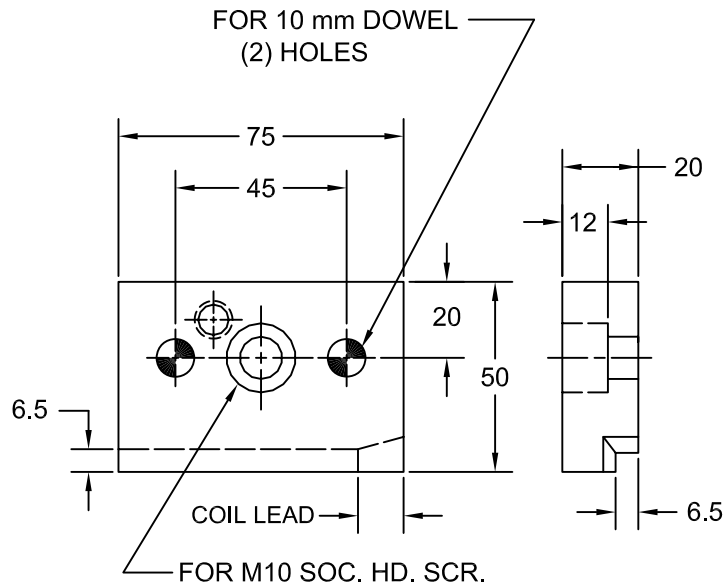

## SOLID AND ADJUSTABLE SIDE GUIDES

### SOLID SIDE GUIDE

JOLICO NUMBER	CHRYSLER CC NUMBER
J-550112	19-235-4201

### ADJUSTABLE SIDE GUIDE

JOLICO NUMBER	CHRYSLER CC NUMBER
J-550103	19-235-4205