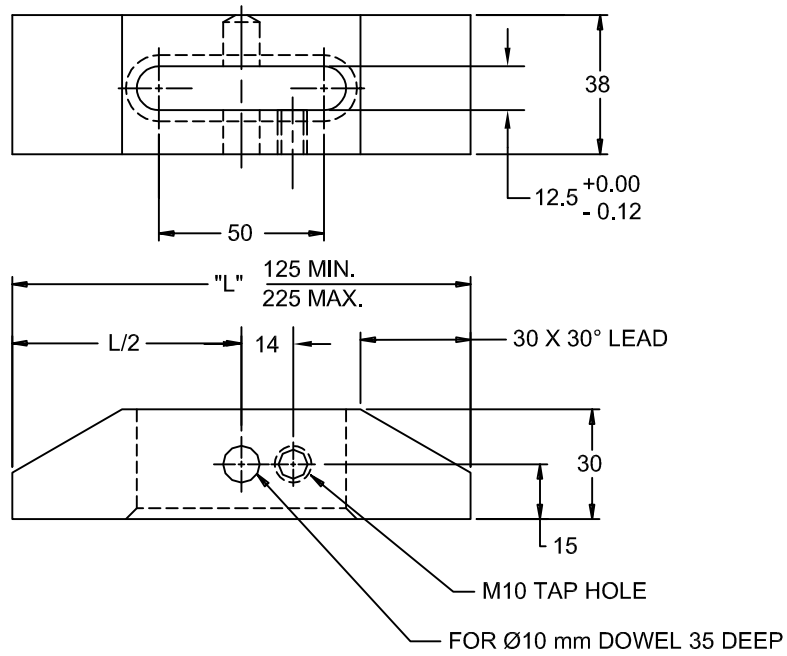

JOLICO J-B TOOL

PRINTED COPY IS
UNCONTROLLED

BAR LIFTER RAILS 125 MIN. TO 225 MAX.

JOLICO NUMBER	CHRYSLER CC NUMBER	L
J-550608-125	19-235-4812	125
J-550608-150	19-235-4815	150
J-550608-175	19-235-4817	175
J-550608-200	19-235-4820	200
J-550608-225	19-235-4822	225