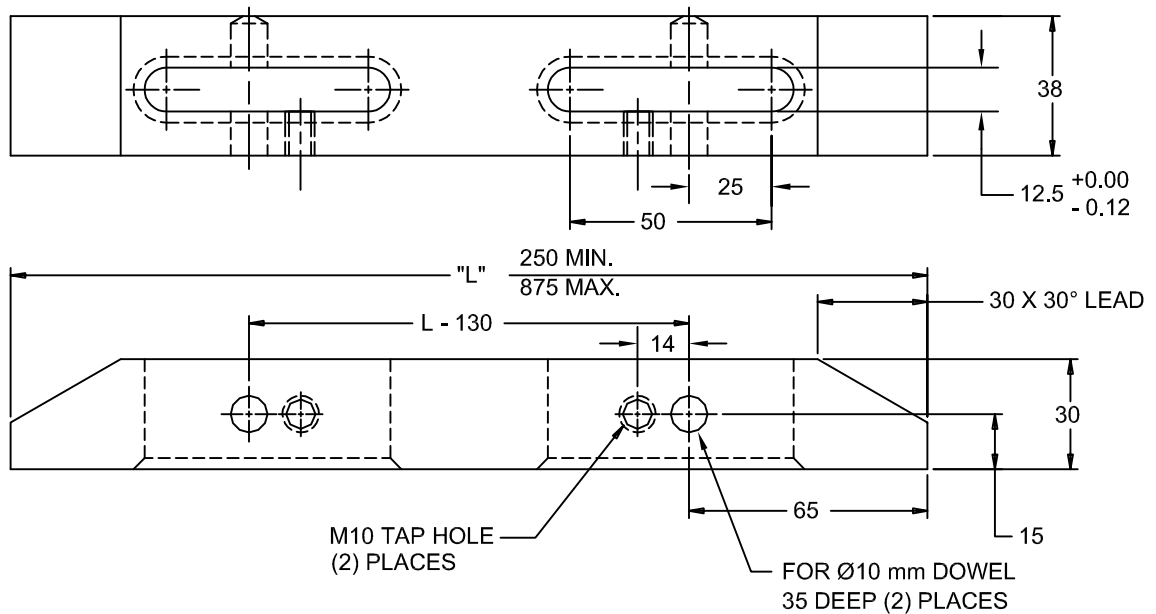

JOLICO J-B TOOL

PRINTED COPY IS UNCONTROLLED

BAR LIFTER RAILS 250 MIN. TO 875 MAX.

JOLICO NUMBER	CHRYSLER CC NUMBER	L
J-550609-250	19-235-4825	250
J-550609-275	19-235-4827	275
J-550609-300	19-235-4830	300
J-550609-325	19-235-4832	325
J-550609-350	19-235-4835	350
J-550609-375	19-235-4837	375
J-550609-400	19-235-4840	400
J-550609-425	19-235-4842	425
J-550609-450	19-235-4845	450
J-550609-475	19-235-4847	475
J-550609-500	19-235-4850	500
J-550609-525	19-235-4852	525
J-550609-550	19-235-4855	550

JOLICO NUMBER	CHRYSLER CC NUMBER	L
J-550609-575	19-235-4857	575
J-550609-600	19-235-4860	600
J-550609-625	19-235-4862	625
J-550609-650	19-235-4865	650
J-550609-675	19-235-4867	675
J-550609-700	19-235-4870	700
J-550609-725	19-235-4872	725
J-550609-750	19-235-4875	750
J-550609-775	19-235-4877	775
J-550609-800	19-235-4880	800
J-550609-825	19-235-4882	825
J-550609-850	19-235-4885	850
J-550609-875	19-235-4887	875