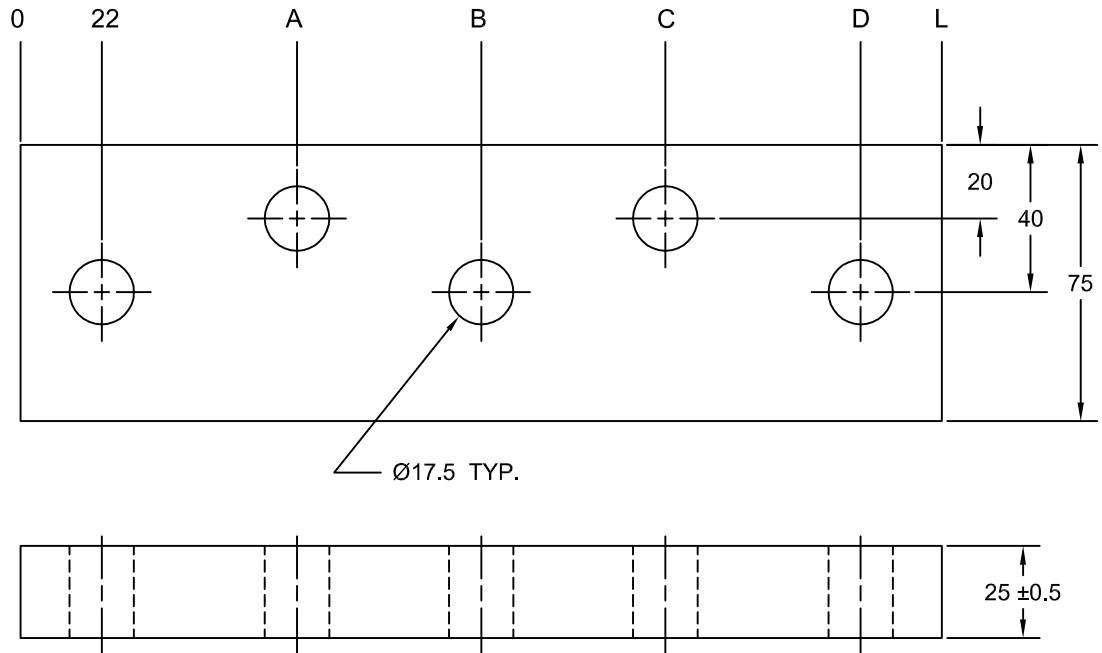

JOLICO J-B TOOL

PRINTED COPY IS UNCONTROLLED

FLAT RETAINER PLATE

| JOLICO NUMBER | CHRYSLER CC NUMBER | L | A | B | C | D | NUMBER OF HOLES |
|---------------|--------------------|-----|------|-----|-----|-----|-----------------|
| J - 444420 | 19-235-0153 | 125 | 62.5 | --- | --- | 103 | 3 |
| J - 444421 | 19-235-0154 | 150 | 75 | --- | --- | 128 | 3 |
| J - 444422 | 19-235-0155 | 200 | 75 | --- | 125 | 178 | 4 |
| J - 444423 | 19-235-0156 | 250 | 75 | 125 | 175 | 228 | 5 |
| J - 444424 | 19-235-0157 | 300 | 75 | 150 | 225 | 265 | 5 |