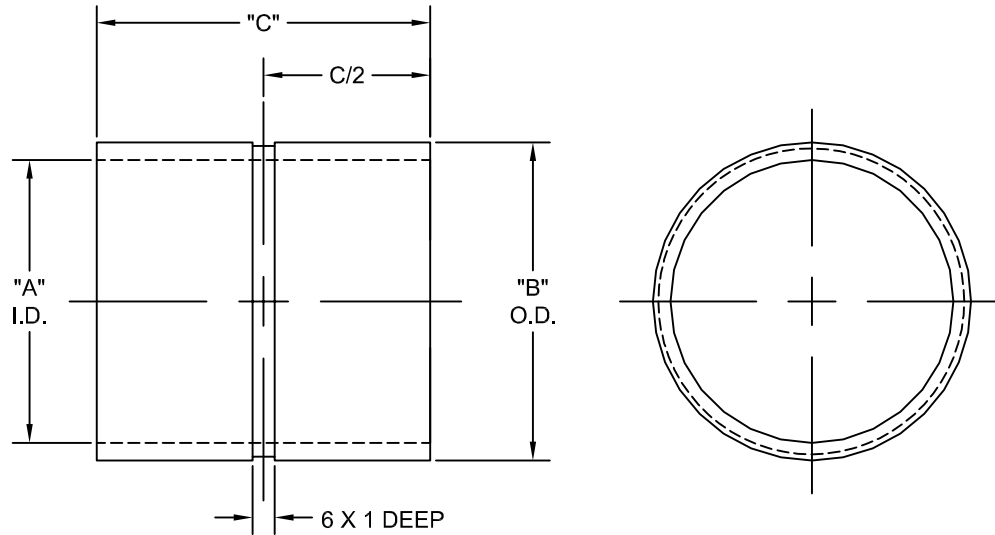

JOLICO J-B TOOL

PRINTED COPY IS
UNCONTROLLED

CASTING LINER FOR PAD RETAINER PIN

JOLICO NUMBER	CHRYSLER CC NUMBER	PIN DIA.	"A" I. D.	"B" O. D.	"C"
J-881485	19-232-0151	40	41.28	49.21	100
J-881486	19-232-0152	50	52.40	60.33	120
J-881487	19-232-0153	63	65.10	73.00	135