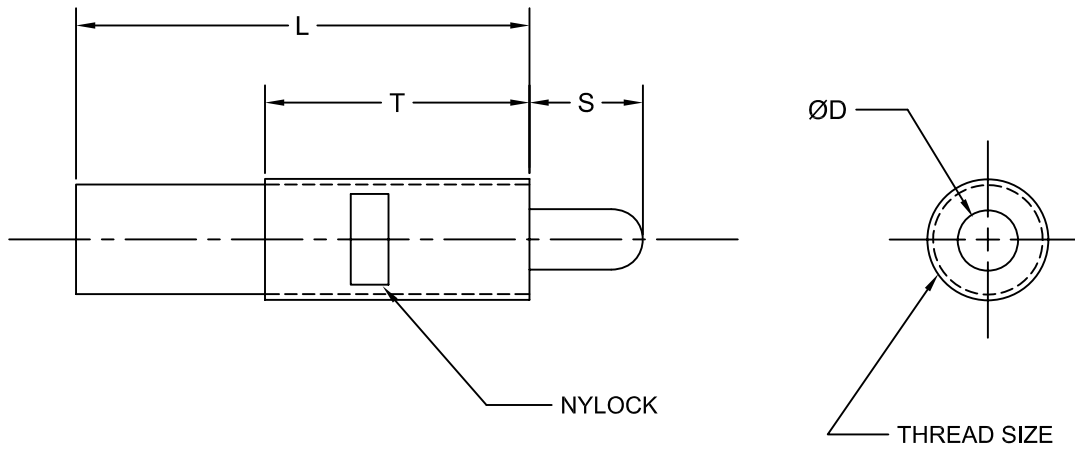

JOLICO J-B TOOL

PRINTED COPY IS
UNCONTROLLED

SPRING PLUNGER

| JOLICO NUMBER | CHRYSLER CC NUMBER | THREAD SIZE | D | S | T | L |
|---------------|--------------------|-------------|------|----|----|-----|
| J-885010 | 42-497-1005 | 10 X 1.5 | 3.8 | 5 | 26 | 30 |
| J-885011 | 42-497-1205 | 12 X 1.75 | 5.5 | 5 | 26 | 30 |
| J-885012 | 42-497-1210 | 12 X 1.75 | 5.5 | 10 | 35 | 43 |
| J-885013 | 42-497-1610 | 16 X 2.0 | 8.0 | 10 | 35 | 60 |
| J-885014 | 42-497-1615 | 16 X 2.0 | 8.0 | 15 | 35 | 60 |
| J-885015 | 42-497-1620 | 16 X 2.0 | 8.0 | 20 | 35 | 85 |
| J-885016 | 42-497-1630 | 16 X 2.0 | 8.0 | 30 | 35 | 125 |
| J-885017 | 42-497-1650 | 16 X 2.0 | 8.0 | 50 | 35 | 155 |
| J-885018 | 42-497-1680 | 16 X 2.0 | 8.0 | 80 | 35 | 185 |
| J-885019 | 42-497-2415 | 24 X 3.0 | 10.0 | 15 | 45 | 60 |