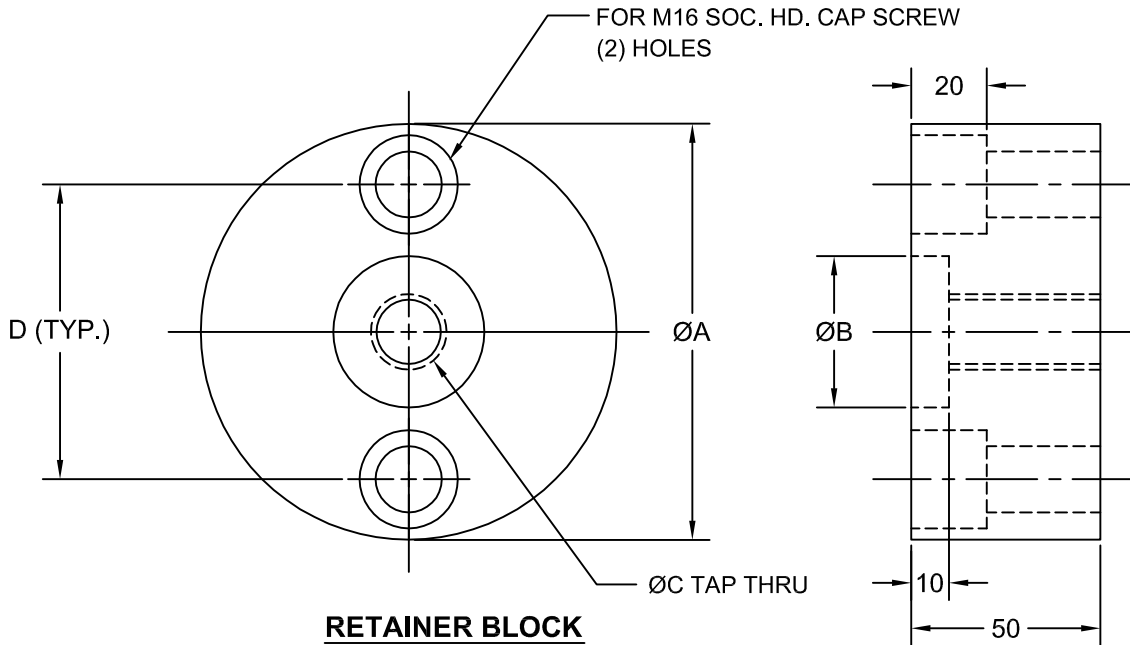

JOLICO J-B TOOL

PRINTED COPY IS UNCONTROLLED

RETAINER BLOCK AND POLYURETHANE BUFFER

RETAINER BLOCK

GUIDE POST	JOLICO NUMBER	CHRYSLER CC NUMBER	ØA	ØB	ØC TAP	D
Ø50	J-118551	19-010-5551	110	40	M20	78
Ø63	J-118651	19-010-5651	125	40	M24	93
Ø80	J-118751	19-010-5751	150	50	M30	116

POLYURETHANE BUFFERR

GUIDE POST	JOLICO NUMBER	CHRYSLER CC NUMBER	ØA	ØB	ØC
Ø50	J-118553	19-010-5553	110	70	40
Ø63	J-118653	19-010-5653	125	85	45
Ø80	J-118753	19-010-5753	150	100	65