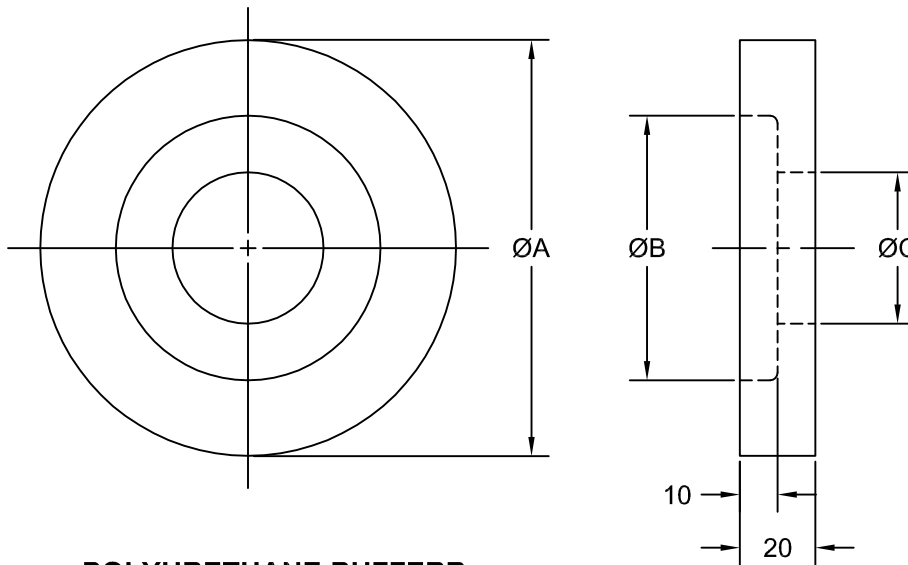

JOLICO J-B TOOL

PRINTED COPY IS UNCONTROLLED

RETAINER BLOCK AND POLYURETHANE BUFFER

RETAINER BLOCK

GUIDE POST	JOLICO NUMBER	CHRYSLER CC NUMBER	ØA	ØB	ØC TAP	D
Ø50	J-118551	19-010-5551	110	40	M20	78
Ø63	J-118651	19-010-5651	125	40	M24	93
Ø80	J-118751	19-010-5751	150	50	M30	116

POLYURETHANE BUFFERR

GUIDE POST	JOLICO NUMBER	CHRYSLER CC NUMBER	ØA	ØB	ØC
Ø50	J-118553	19-010-5553	110	70	40
Ø63	J-118653	19-010-5653	125	85	45
Ø80	J-118753	19-010-5753	150	100	65