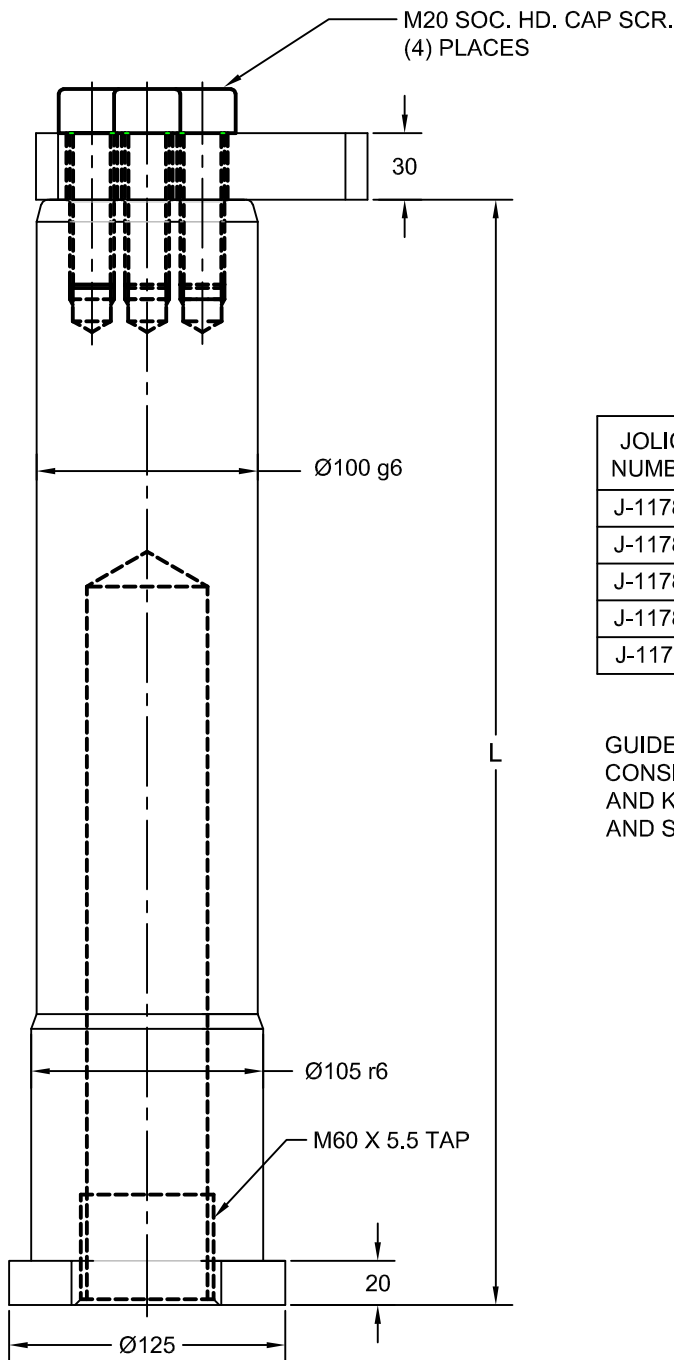

JOLICO J-B TOOL

PRINTED COPY IS
UNCONTROLLED

LOCK DOWN GUIDE PIN ASSEMBLY

JOLICO NUMBER	CHRYSLER CC NUMBER	L DIM.
J-117850	19-245-8500	450
J-117856	19-245-8502	500
J-117857	19-245-8504	550
J-117860	19-245-8506	600
J-117861	19-245-8508	650

GUIDE PIN ASSEMBLY
CONSISTS OF GUIDE PIN
AND KEEPER PLATE DETAIL
AND SCREWS