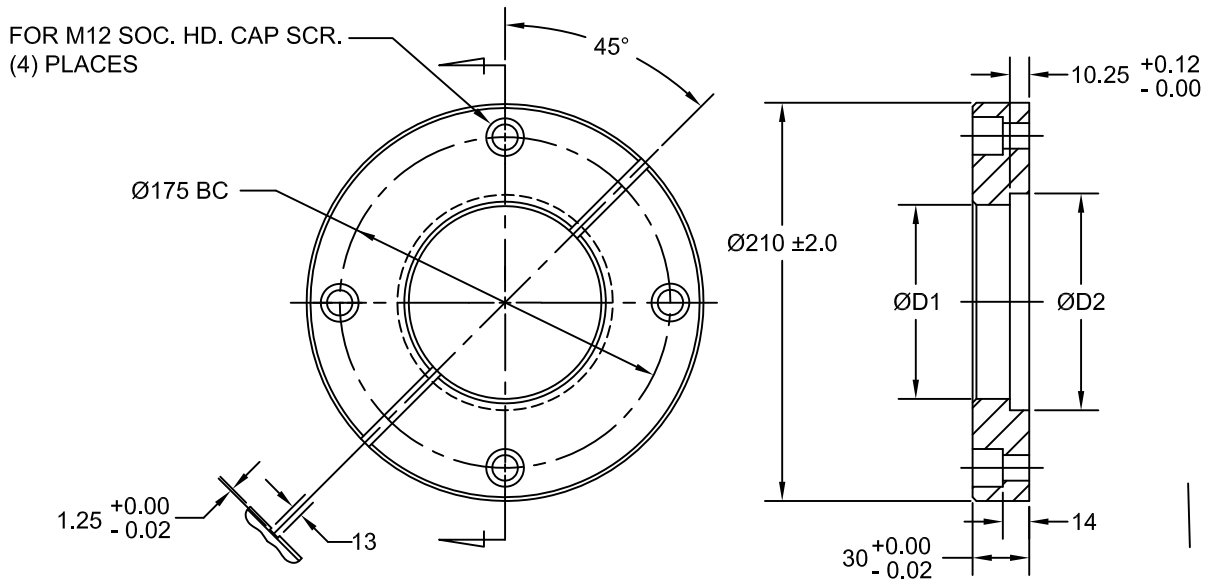

JOLICO J-B TOOL

PRINTED COPY IS UNCONTROLLED

STOP / BUSHING CLAMP COMBINATION BLOCK AND STOP / GUIDE PIN RETAINER COMBINATION BLOCK

STOP / BUSHING CLAMP COMBINATION BLOCK

BUSHING I. D.	JOLICO NUMBER	CHRYSLER CC NUMBER	ØD1 DIM.	ØD2 DIM.
80	J-228550	19-010-0200	102	114
100	J-228551	19-010-0201	127	142

STOP / GUIDE PIN RETAINER COMBINATION BLOCK

BUSHING I. D.	JOLICO NUMBER	CHRYSLER CC NUMBER	ØD1 DIM.
80	J-228552	19-010-0202	84
100	J-228553	19-010-0203	104