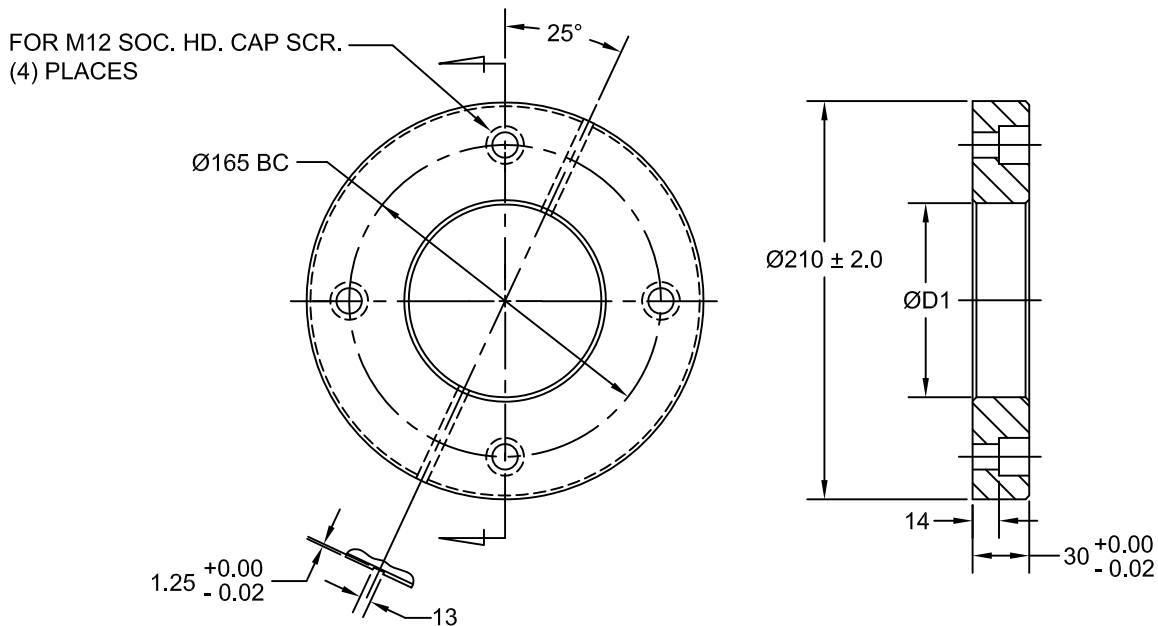

JOLICO J-B TOOL

PRINTED COPY IS UNCONTROLLED

STOP / BUSHING CLAMP COMBINATION BLOCK AND STOP / GUIDE PIN RETAINER COMBINATION BLOCK

STOP / BUSHING CLAMP COMBINATION BLOCK

BUSHING I. D.	JOLICO NUMBER	CHRYSLER CC NUMBER	ØD1 DIM.	ØD2 DIM.
80	J-228550	19-010-0200	102	114
100	J-228551	19-010-0201	127	142

STOP / GUIDE PIN RETAINER COMBINATION BLOCK

BUSHING I. D.	JOLICO NUMBER	CHRYSLER CC NUMBER	ØD1 DIM.
80	J-228552	19-010-0202	84
100	J-228553	19-010-0203	104