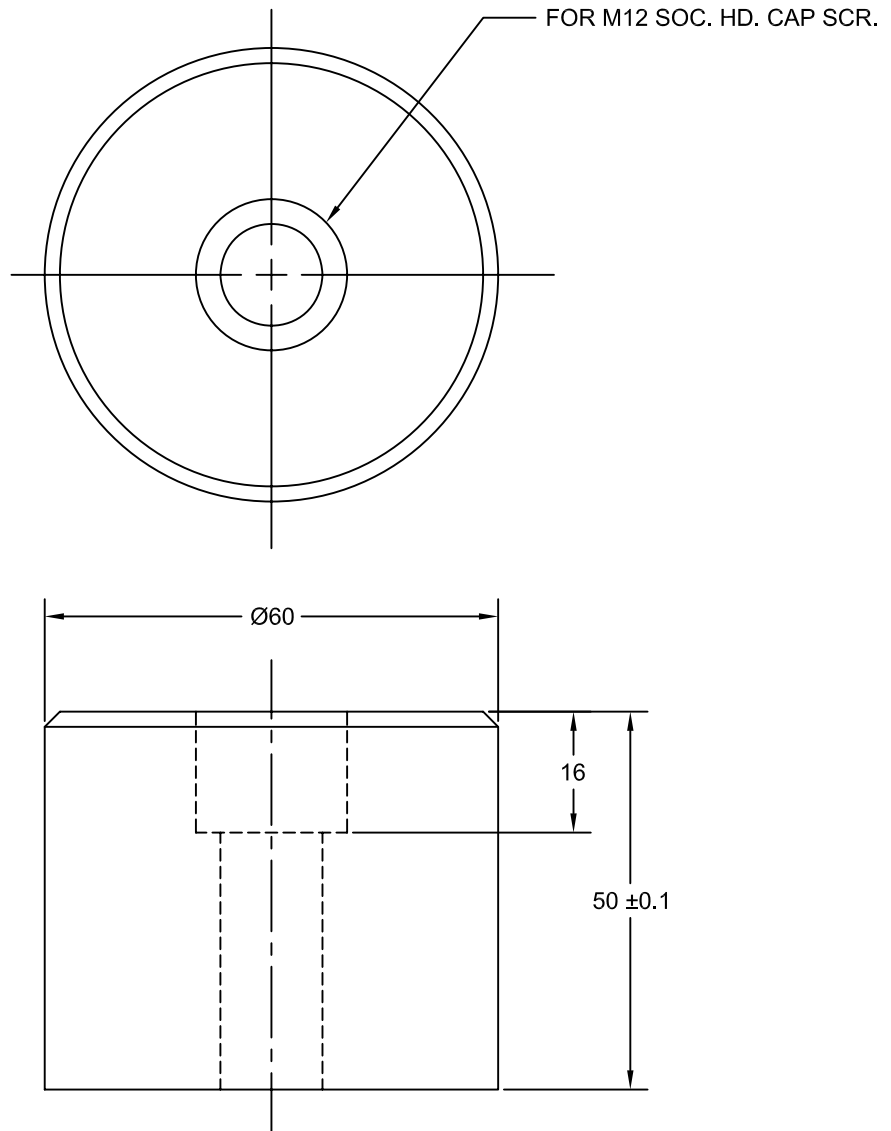

## STOP BLOCK

PRINTED COPY IS  
UNCONTROLLED

JOLICO NUMBER	CHRYSLER CC NUMBER
J-228403	19-010-2102