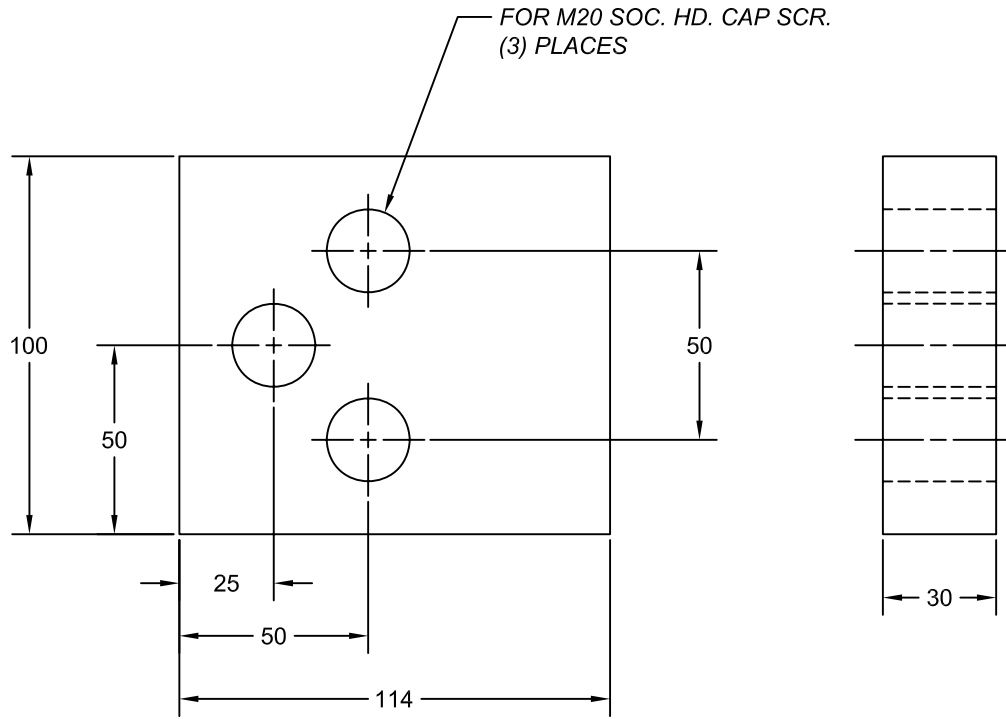

## KEEPER PLATE

PRINTED COPY IS UNCONTROLLED

JOLICO NUMBER	CHRYSLER CC NUMBER
J-117870	19-010-0075