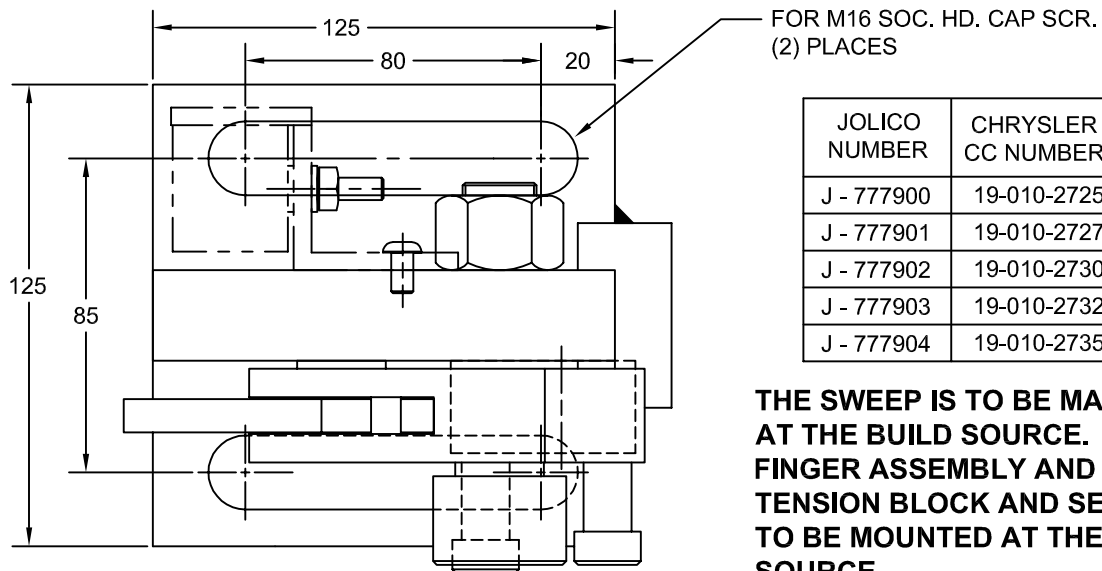

JOLICO J-B TOOL

PRINTED COPY IS UNCONTROLLED

FLAT BLANK SWEEP GAGE WITH SENSOR

JOLICO NUMBER	CHRYSLER CC NUMBER	"H"
J - 777900	19-010-2725	250
J - 777901	19-010-2727	275
J - 777902	19-010-2730	300
J - 777903	19-010-2732	325
J - 777904	19-010-2735	350

THE SWEEP IS TO BE MACHINED AT THE BUILD SOURCE. FINGER ASSEMBLY AND SPRING TENSION BLOCK AND SENSOR IS TO BE MOUNTED AT THE BUILD SOURCE.