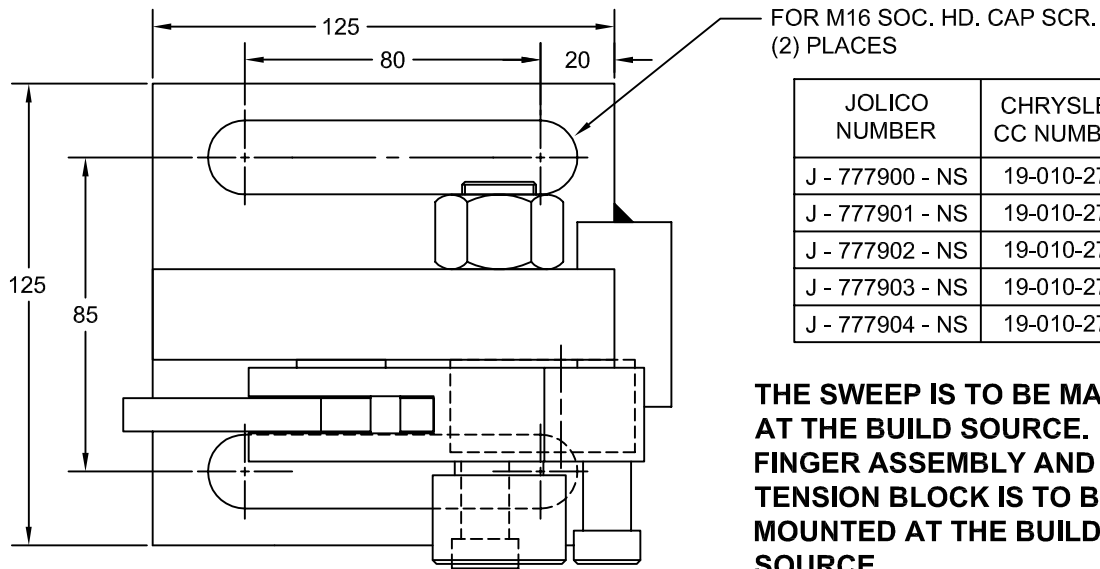

JOLICO J-B TOOL

PRINTED COPY IS UNCONTROLLED

FLAT BLANK SWEEP GAGE WITHOUT SENSOR

JOLICO NUMBER	CHRYSLER CC NUMBER	"H"
J - 777900 - NS	19-010-2726	250
J - 777901 - NS	19-010-2728	275
J - 777902 - NS	19-010-2731	300
J - 777903 - NS	19-010-2733	325
J - 777904 - NS	19-010-2736	350

**THE SWEEP IS TO BE MACHINED AT THE BUILD SOURCE.
FINGER ASSEMBLY AND SPRING TENSION BLOCK IS TO BE MOUNTED AT THE BUILD SOURCE.**