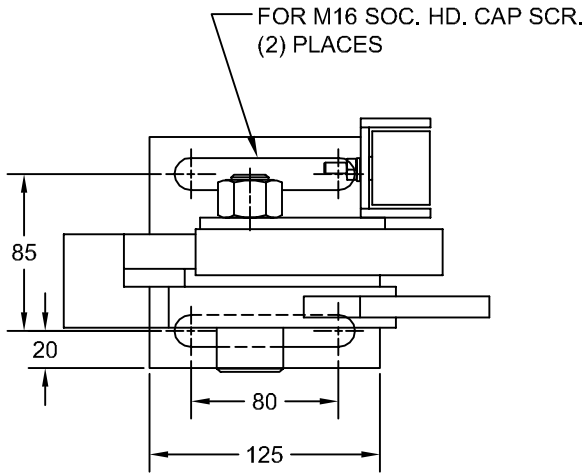

JOLICO J-B TOOL

PRINTED COPY IS UNCONTROLLED

ADJUSTABLE FLAT BLANK SWEEP GAGE ASSEMBLY

JOLICO NUMBER	COMMODITY CODE	SENSOR AND BRACKET
J-777908	19-010-0215	WITH S/B
J-777908-NS	19-010-0216	WITH OUT S/B