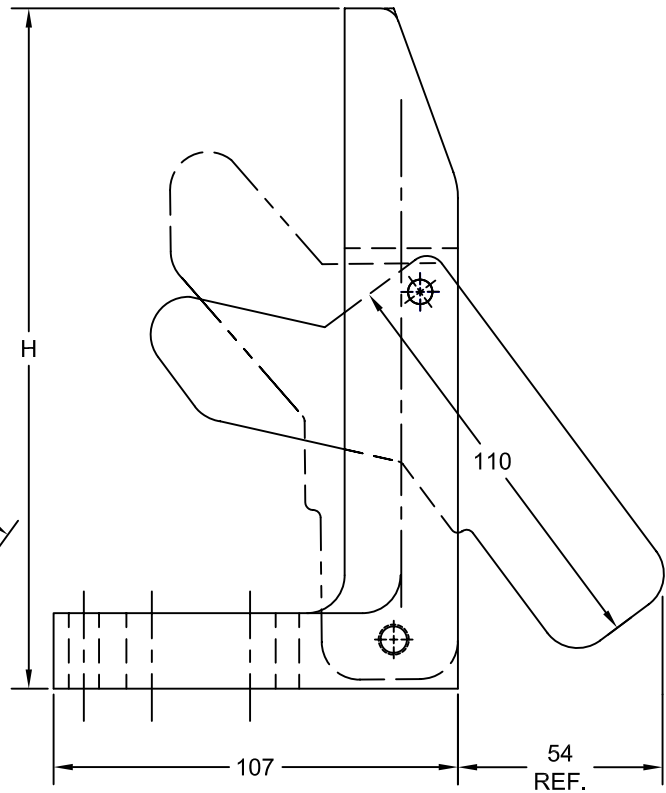

JOLICO J-B TOOL

PRINTED COPY IS UNCONTROLLED

ROUND FINGER GAGE WITH SWING PLATE AND SENSOR

FINGER GAGE W/SENSOR & 65 mm BLADE

JOLICO NUMBER	CHRYSLER CC NUMBER	H
J - 441571	19-010-1830	150
J - 441572	19-010-1831	180
J - 441573	19-010-1832	250

FINGER GAGE W/SENSOR & 110 mm BLADE

JOLICO NUMBER	CHRYSLER CC NUMBER	H
J - 441570	19-010-1841	180
J - 441575	19-010-1842	250