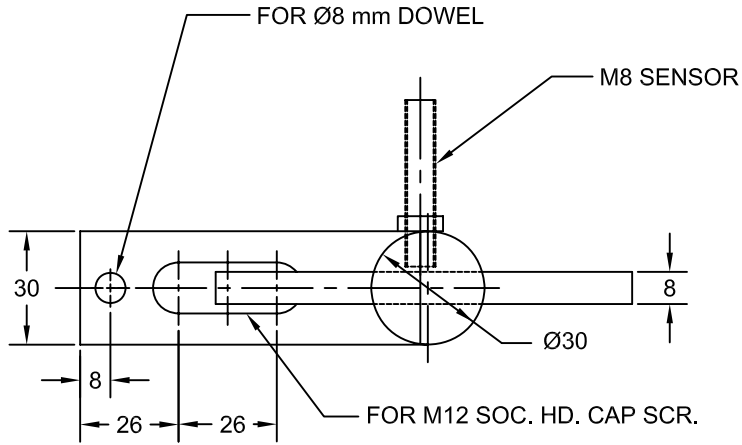

JOLICO J-B TOOL

PRINTED COPY IS UNCONTROLLED

ROUND FINGER GAGE WITH SWING PLATE AND SENSOR

FINGER GAGE W/SENSOR & 65 mm BLADE

JOLICO NUMBER	CHRYSLER CC NUMBER	H
J - 441571	19-010-1830	150
J - 441572	19-010-1831	180
J - 441573	19-010-1832	250

FINGER GAGE W/SENSOR & 110 mm BLADE

JOLICO NUMBER	CHRYSLER CC NUMBER	H
J - 441570	19-010-1841	180
J - 441575	19-010-1842	250