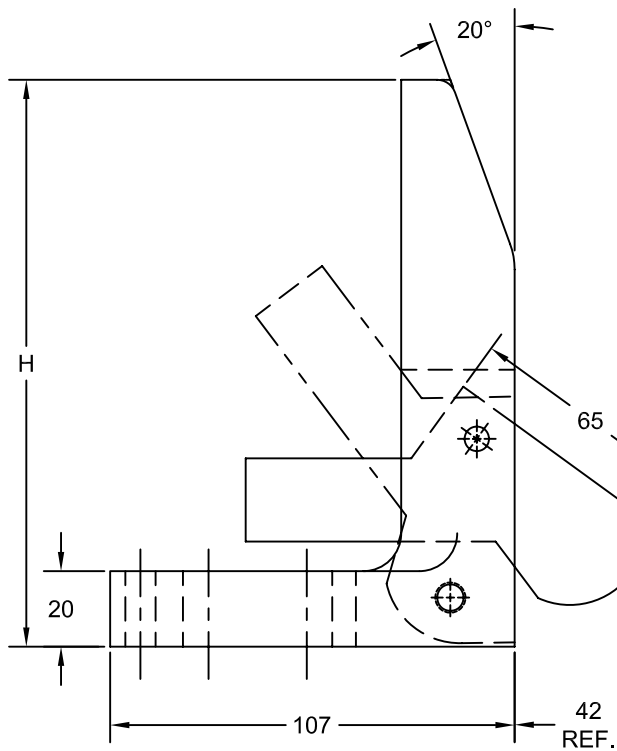

JOLICO J-B TOOL

PRINTED COPY IS UNCONTROLLED

ROUND FINGER GAGE WITH SWING PLATE AND SENSOR

FINGER GAGE W/SENSOR & 65 mm BLADE

JOLICO NUMBER	CHRYSLER CC NUMBER	H
J - 441571	19-010-1830	150
J - 441572	19-010-1831	180
J - 441573	19-010-1832	250

FINGER GAGE W/SENSOR & 110 mm BLADE

JOLICO NUMBER	CHRYSLER CC NUMBER	H
J - 441570	19-010-1841	180
J - 441575	19-010-1842	250