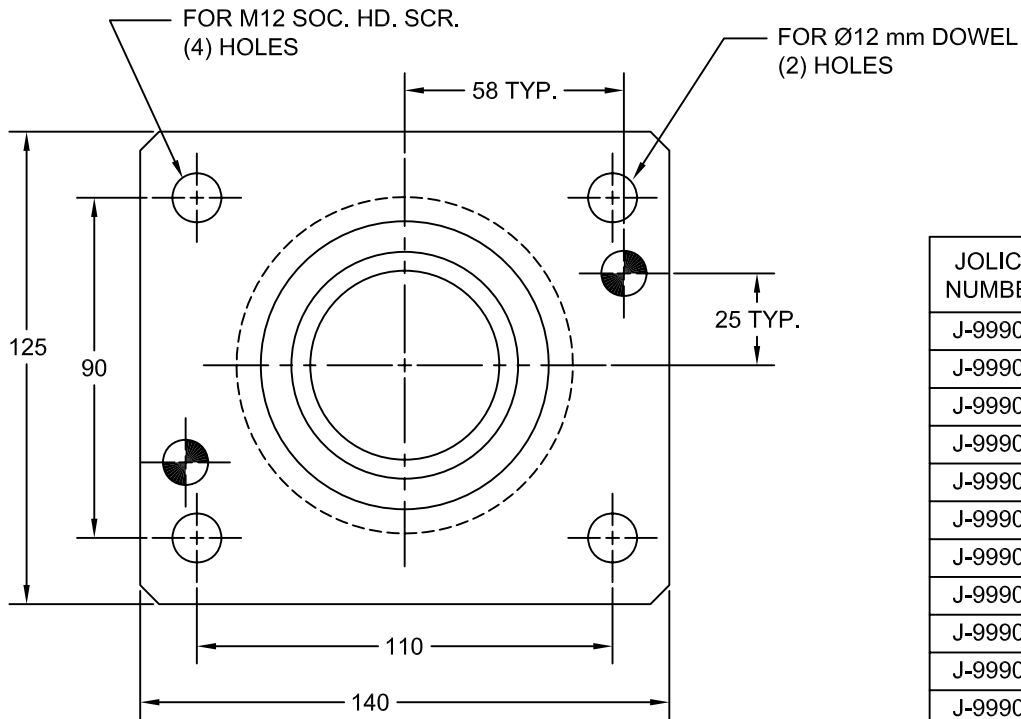

JOLICO J-B TOOL

PRINTED COPY IS UNCONTROLLED

PRECEDING PIN CANNISTER ASSEMBLY

JOLICO NUMBER	CHRYSLER CC NUMBER	L DIM.
J-999006	19-010-3506	160
J-999008	19-010-3508	210
J-999010	19-010-3510	260
J-999012	19-010-3512	310
J-999014	19-010-3514	360
J-999016	19-010-3516	410
J-999018	19-010-3518	460
J-999020	19-010-3520	510
J-999022	19-010-3522	560
J-999024	19-010-3524	610
J-999026	19-010-3526	660

PRECEDING PIN CANNISTER ASSEMBLY SUPPLIED WITH
 (2) CANNISTER SUPPORT PLATES
 (1) CANNISTER
 (2) BRONZE BUSHING
 (4) M12 X 40 LG. SCREWS