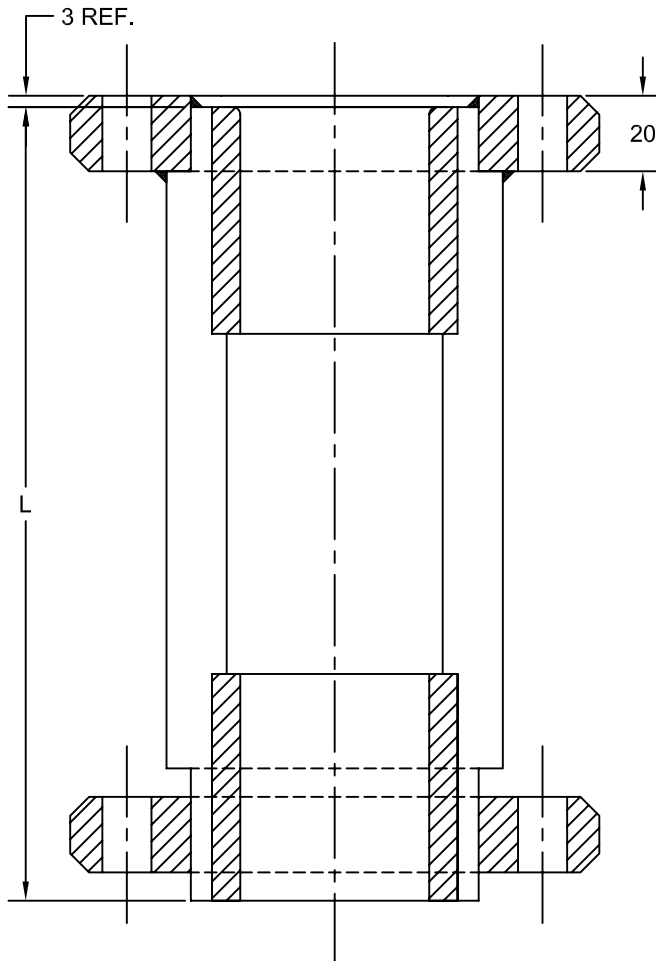

JOLICO J-B TOOL

PRINTED COPY IS UNCONTROLLED

PRECEDING PIN CANNISTER ASSEMBLY

JOLICO NUMBER	CHRYSLER CC NUMBER	L DIM.
J-999006	19-010-3506	160
J-999008	19-010-3508	210
J-999010	19-010-3510	260
J-999012	19-010-3512	310
J-999014	19-010-3514	360
J-999016	19-010-3516	410
J-999018	19-010-3518	460
J-999020	19-010-3520	510
J-999022	19-010-3522	560
J-999024	19-010-3524	610
J-999026	19-010-3526	660

PRECEDING PIN CANNISTER ASSEMBLY SUPPLIED WITH
 (2) CANNISTER SUPPORT PLATES
 (1) CANNISTER
 (2) BRONZE BUSHING
 (4) M12 X 40 LG. SCREWS