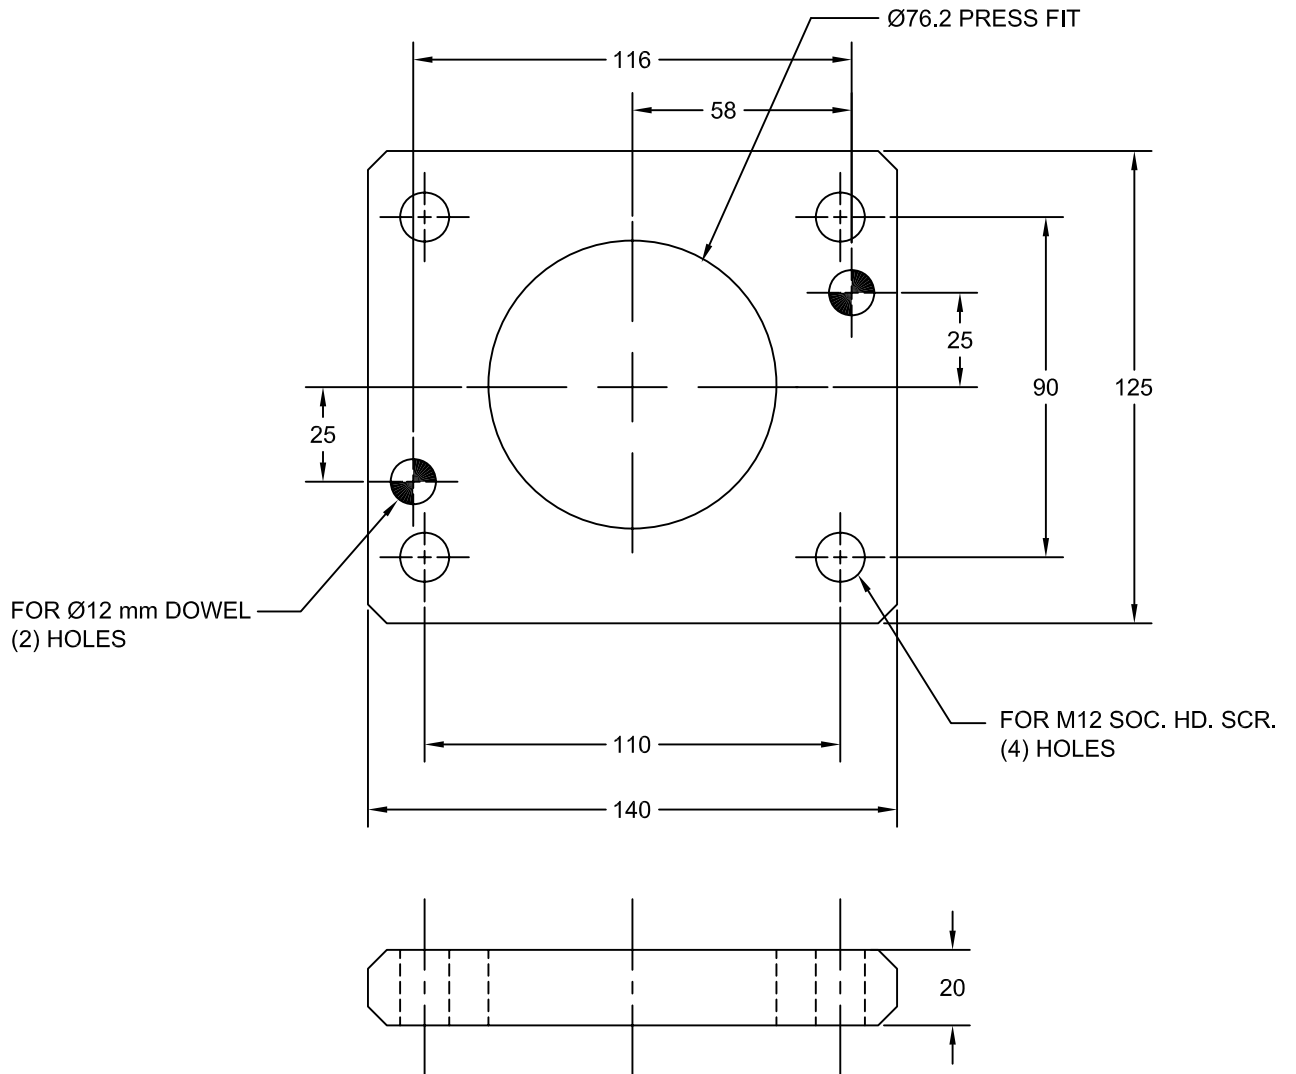

JOLICO J-B TOOL

PRINTED COPY IS UNCONTROLLED

CANNISTER SUPPORT PLATE

JOLICO NUMBER	CHRYSLER CC NUMBER
J-999894	19-010-4060