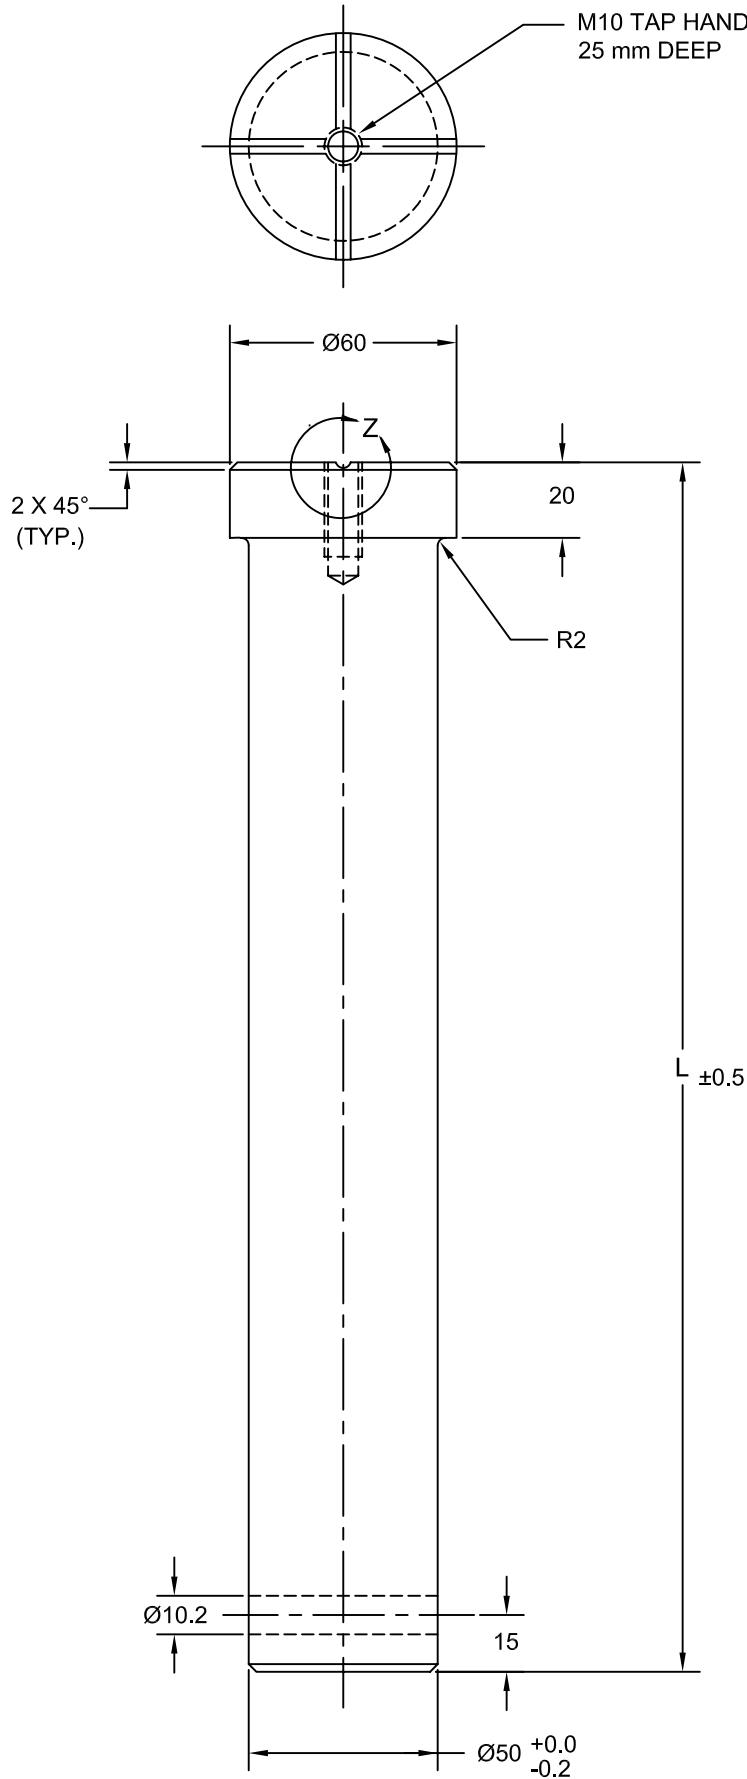

# JOLICO J-B TOOL

PRINTED COPY IS UNCONTROLLED

## PRECEDING PIN

JOLICO NUMBER	CHRYSLER CC NUMBER	L DIM.
J-999895	19-010-4075	500
J-999896	19-010-4080	600
J-999897	19-010-4085	700
J-999898	19-010-4090	800

NOTE ENDS HARDENED