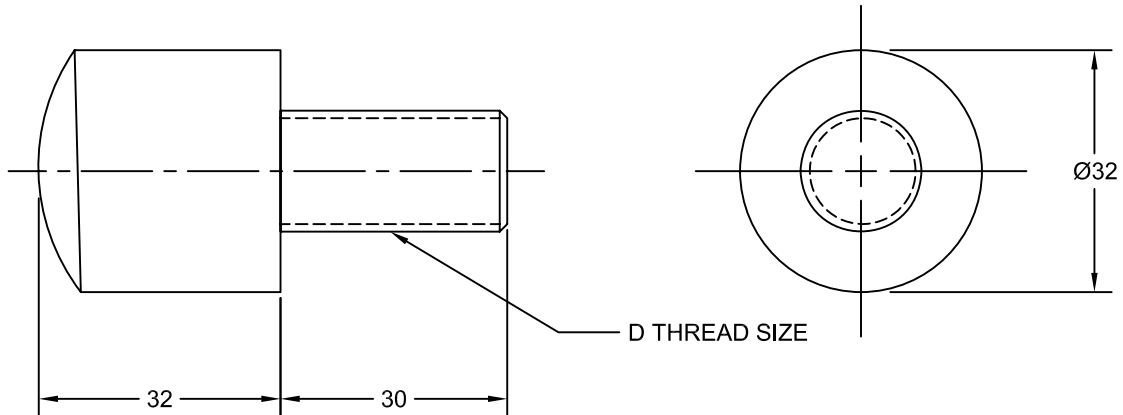

JOLICO J-B TOOL

PRINTED COPY IS UNCONTROLLED

ROUND NEOPRENE BUMPERS

BUMPER WITH MALE THREAD

JOLICO NUMBER	CHRYSLER CC NUMBER	D THREAD SIZE
J-772003	42-496-2005	M16 X 2.00
J-772004	42-496-2010	M16 X 1.50

BUMPER WITH FEMALE THREAD

JOLICO NUMBER	CHRYSLER CC NUMBER	ØA	B	C	D THREAD SIZE
J-772403	42-496-2115	32	32	19	M12 X 1.75 X 13 mm DEEP
J-772404	42-496-2120	45	41	22	M16 X 2.00 X 16 mm DEEP
J-772401	42-496-2105	32	32	19	M12 X 1.25 X 15 mm DEEP
J-772402	42-496-2110	45	41	22	M16 X 1.50 X 20 mm DEEP

BLACK NEOPRENE 40-45 DUROMETER