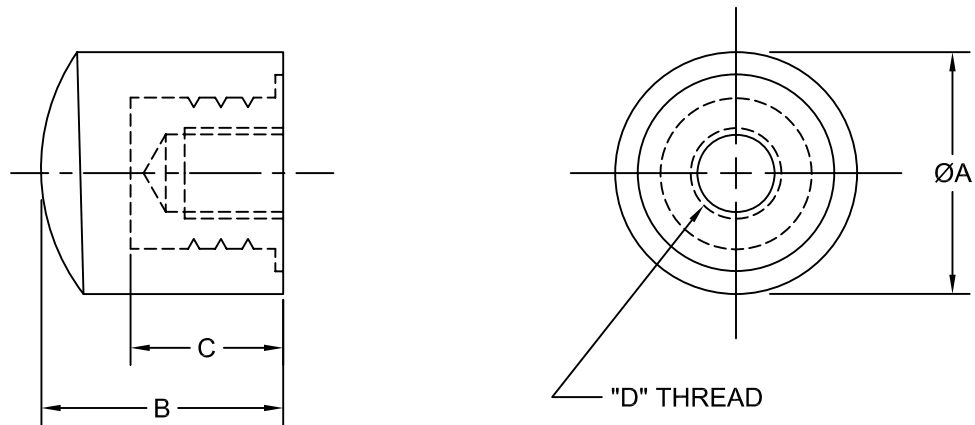

JOLICO J-B TOOL

PRINTED COPY IS UNCONTROLLED

ROUND NEOPRENE BUMPERS

BUMPER WITH MALE THREAD

JOLICO NUMBER	CHRYSLER CC NUMBER	D THREAD SIZE
J-772003	42-496-2005	M16 X 2.00
J-772004	42-496-2010	M16 X 1.50

BUMPER WITH FEMALE THREAD

JOLICO NUMBER	CHRYSLER CC NUMBER	ØA	B	C	D THREAD SIZE
J-772403	42-496-2115	32	32	19	M12 X 1.75 X 13 mm DEEP
J-772404	42-496-2120	45	41	22	M16 X 2.00 X 16 mm DEEP
J-772401	42-496-2105	32	32	19	M12 X 1.25 X 15 mm DEEP
J-772402	42-496-2110	45	41	22	M16 X 1.50 X 20 mm DEEP

BLACK NEOPRENE 40-45 DUROMETER