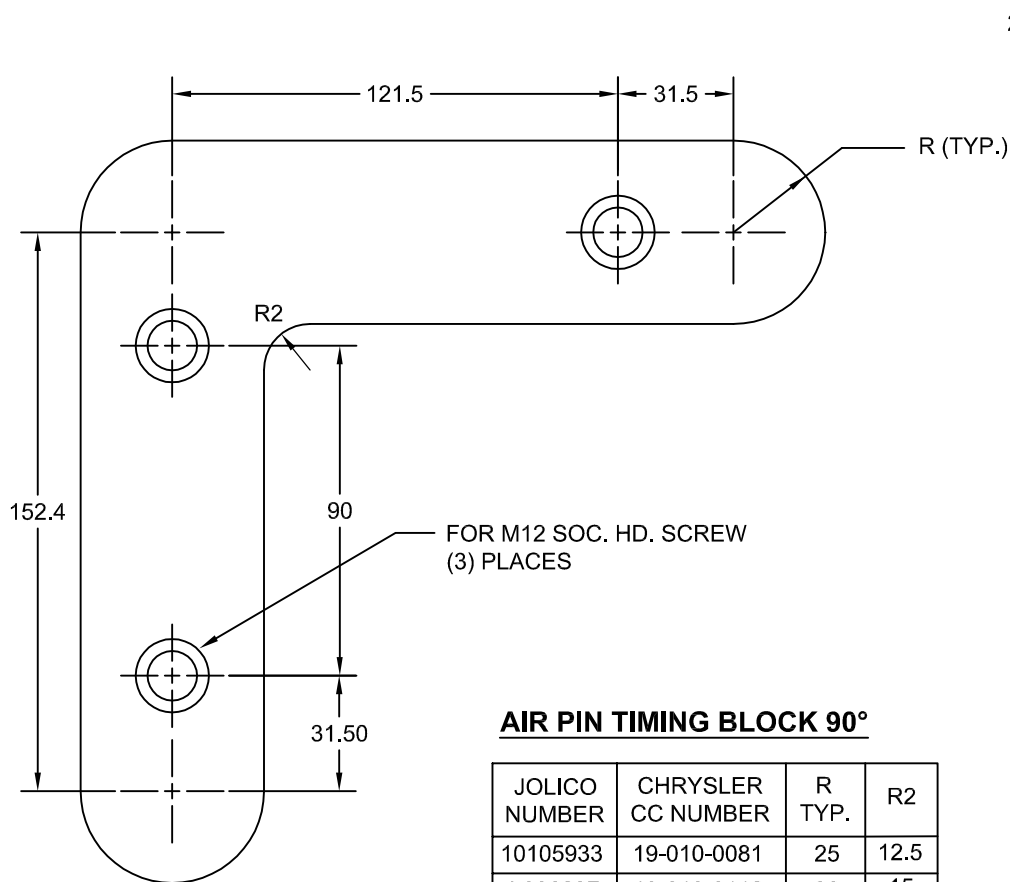

JOLICO J-B TOOL

PRINTED COPY IS UNCONTROLLED

AIR PIN TIMING BLOCK

AIR PIN TIMING BLOCK

JOLICO NUMBER	CHRYSLER CC NUMBER	R TYP.
J-996238	19-010-0076	25
J-996236	19-010-0111	30

AIR PIN TIMING BLOCK 90°

JOLICO NUMBER	CHRYSLER CC NUMBER	R TYP.	R2
10105933	19-010-0081	25	12.5
J-996237	19-010-0112	30	15