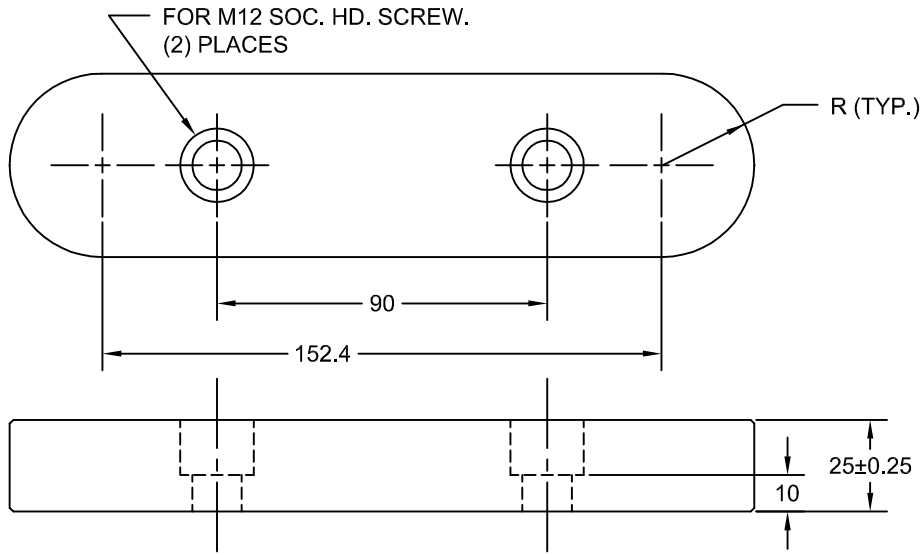

JOLICO J-B TOOL

PRINTED COPY IS UNCONTROLLED

AIR PIN TIMING BLOCK

AIR PIN TIMING BLOCK

JOLICO NUMBER	CHRYSLER CC NUMBER	R TYP.
J-996238	19-010-0076	25
J-996236	19-010-0111	30

AIR PIN TIMING BLOCK 90°

JOLICO NUMBER	CHRYSLER CC NUMBER	R TYP.	R2
10105933	19-010-0081	25	12.5
J-996237	19-010-0112	30	15