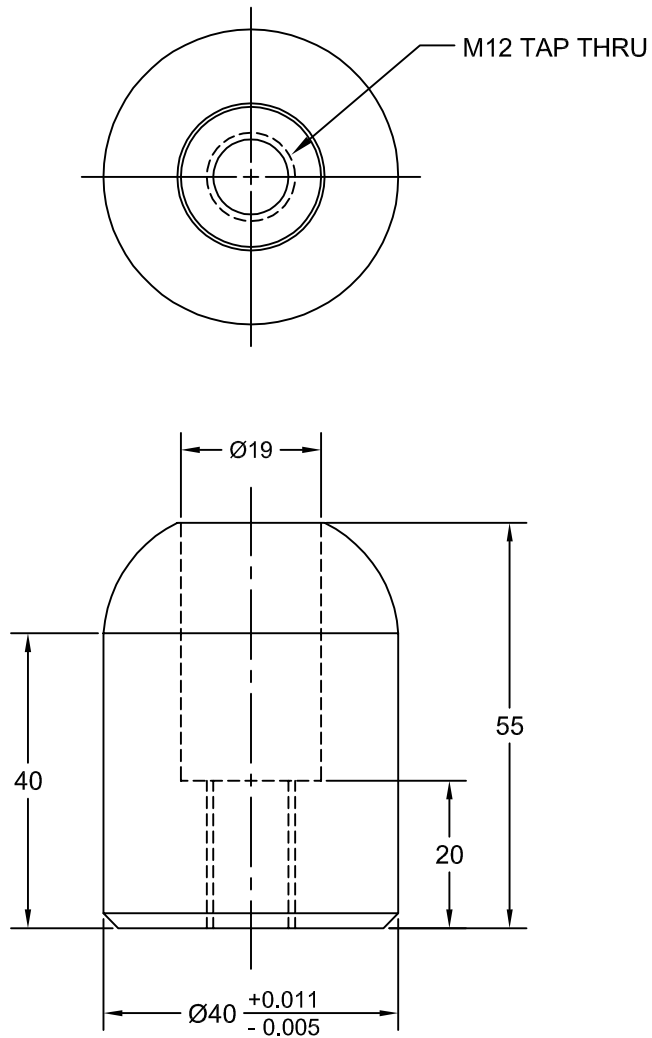

JOLICO J-B TOOL

PRINTED COPY IS
UNCONTROLLED

CENTERING PIN

JOLICO NUMBER	CHRYSLER CC NUMBER
J-228542	19-010-0104