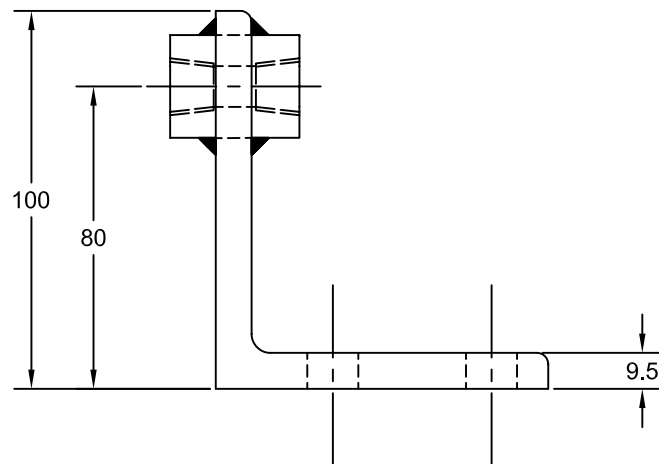

JOLICO J-B TOOL

PRINTED COPY IS
UNCONTROLLED

AIR COUPLING BRACKET

| JOLICO NUMBER | CHRYSLER CC NUMBER | A TAP SIZE | B DIM. |
|---------------|--------------------|------------|--------|
| J-221203 | 19-010-9703 | 3/8" NPTF | 50 |
| J-221204 | 19-010-9704 | 1/2" NPTF | 75 |