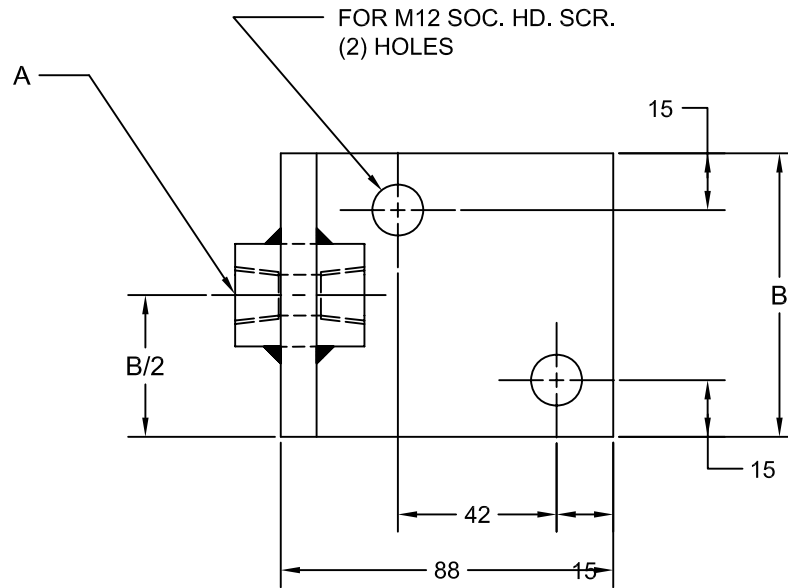

JOLICO J-B TOOL

PRINTED COPY IS
UNCONTROLLED

AIR COUPLING BRACKET

| JOLICO NUMBER | CHRYSLER CC NUMBER | A TAP SIZE | B DIM. |
|---------------|--------------------|------------|--------|
| J-221203 | 19-010-9703 | 3/8" NPTF | 50 |
| J-221204 | 19-010-9704 | 1/2" NPTF | 75 |