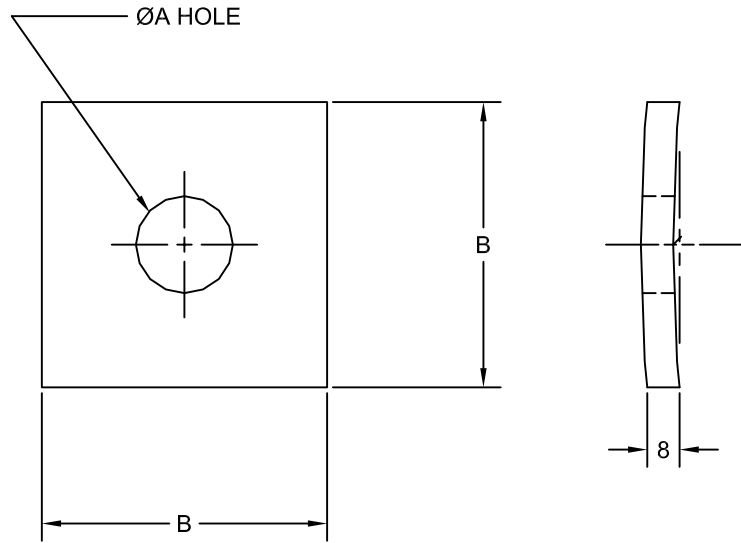

JOLICO J-B TOOL

PRINTED COPY IS
UNCONTROLLED

SPRING WASHER

JOLICO NUMBER	CHRYSLER CC NUMBER	A DIM.	B DIM.
J-112041	19-235-0115	22	50
J-112040	19-235-0120	26	57