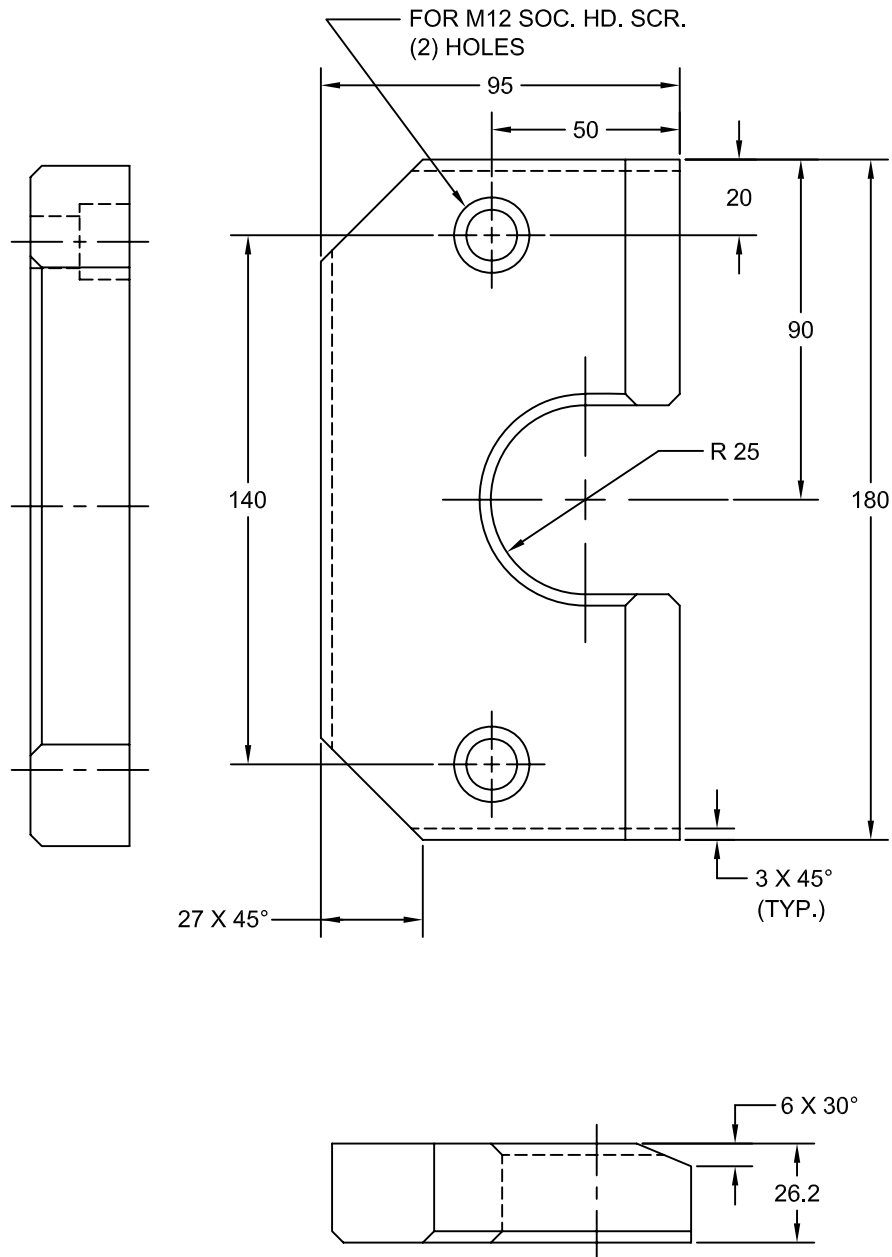

JOLICO J-B TOOL

PRINTED COPY IS
UNCONTROLLED

FASTENING PLATE FOR AUTOMATIC CLAMP (FIXED ONLY)

JOLICO NUMBER	CHRYSLER CC NUMBER
J-112009	19-010-9300